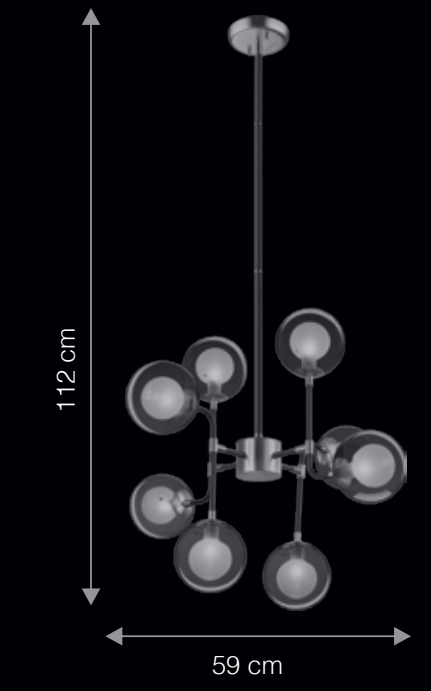

- Hand crafted
- Borosilicate Glass
- Ornamental Design
- Dimmable*

WG2002

ITEM CODE	TYPE OF LAMP	DIMENSIONS (in cms)	NO. OF LAMPS	FITTING/CAP	RATED WATTAGE	TOTAL WATTAGE
SG6001	40W Halogen / 2W LED	D48 x H140	6N	G9	6 x 40W / 2W	240W / 12W
WG2002	40W Halogen / 2W LED	W26 x H29.5	2N	G9	2 x 40W / 2W	80W / 4W

*40W Dimmable G9 Halogen lamps included, Dimmable when used with rotary lighting dimmers

DIMENSIONS: D - DIAMETER/ DEPTH | W - WIDTH | H - HEIGHT

SG8001

ALLUMER

Allumer is pronounced as a.ly.me

Inspired by Scandinavian designs the Allumer pendant features a minimalistic design with unique borosilicate double capsule glass. Its many ornamental branches add allure to its simplistic design. The height of the pendant can be easily adjusted during installation.

Borosilicate Double Capsule Glass | Golden & Black Finish | Dimmable*

WG2020

ITEM CODE	TYPE OF LAMP	DIMENSIONS (in cms)	NO. OF LAMPS	FITTING/CAP	RATED WATTAGE	TOTAL WATTAGE
SG8001	28W Halogen / 2W LED	D59 x H112	8N	G9	8 x 40W / 2W	320W / 16W
WG2020	28 Halogen / 2W LED	W12 x H26	2N	G9	2 x 40W	80W