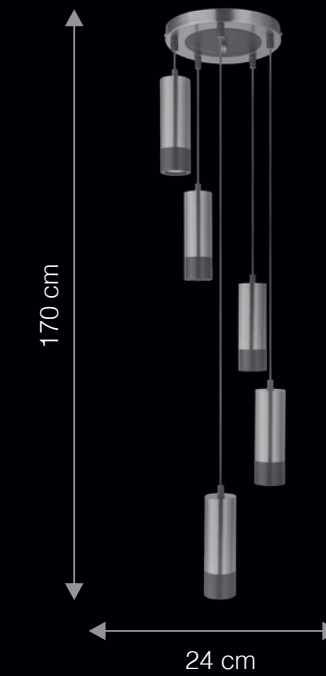

TONIZO

Pronounced as Tonizo

Inspired by your achievements, prized possessions and valued memorabilia, Tonizo is a focused lamp that highlights what you love. It bathes every object with exceptionally illumination and helps accentuate your décor, bringing out a magical quality in them.

Dimmable
Optional*

Harmonized
Designs

Ease of interchangeability
of lamps

Focussed
Accentuation