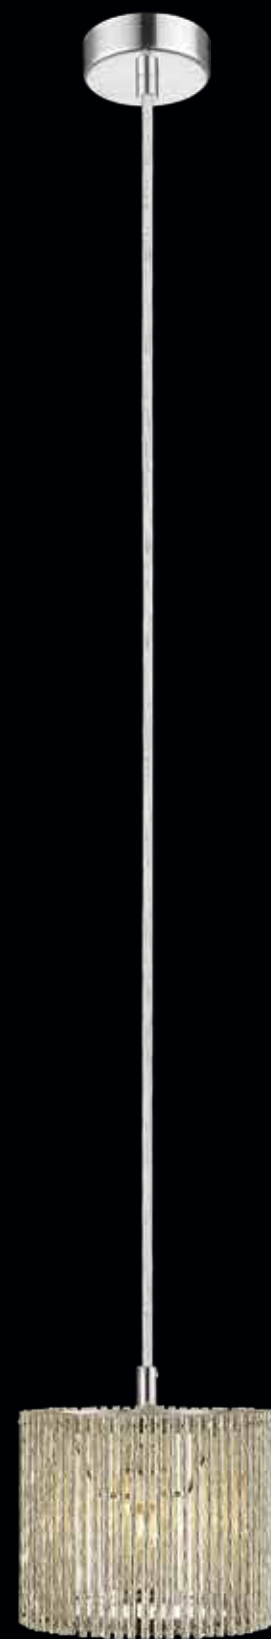

S P 1 3 3 2 3
Coffee

S P 1 3 3 2 2
French Gold