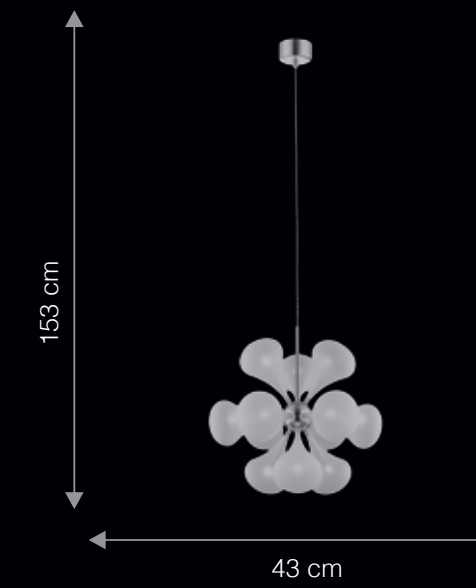

TROMPE

Trompe is pronounced as trom-pey

Just as the best musicians can translate pure emotions into harmonic sounds, the Trompe radiates with its design and diffused lighting. Inspired by the soothing sounds of jazz trumpets, the Trompe evokes the golden age of jazz with its trumpet shaped lampshades cluster.

Frosted White Glass | French Gold Finish | Reduced Glare