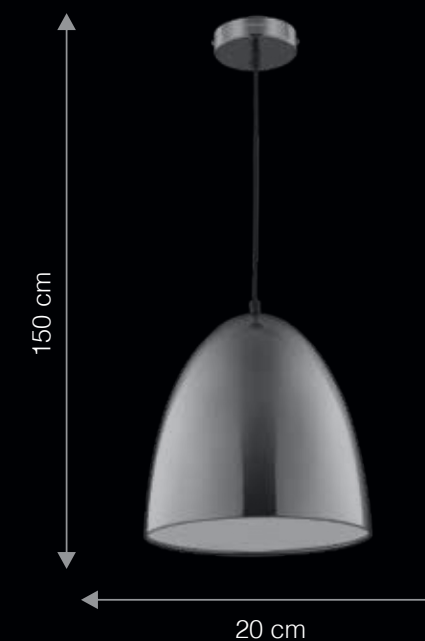

REGA

Rega is pronounced as ray.ga

The minimalistic Rega pendant in Glossy Copper finish is a simple delight that suits all kinds of interior décor. Creatively designed its deep holder offers glare free light, which is comfortable to the eye.

Glossy Copper Finish | Dimmable Optional*