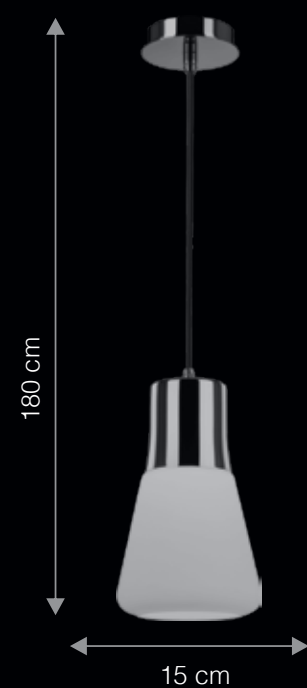

TSINNIA

Tsinnia is pronounced as si.nia

Simple lines and minimalistic design are the trademarks of the Tsinnia pendant by TISVA. But don't let its minimalism fool you; the pendant's sharp chrome lines mixed with its mouth blown glass are known to steal the show.

Mouth Blown Glass | Diffused Light | Dimmable Optional*