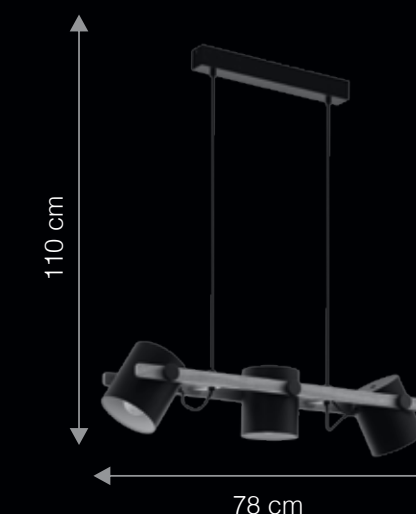

EXTASIS

Pronounced as *ex-ta-sis*

Design to capture the attention of all, the elegant Extasis enraptures the eyes of onlookers and bathes your space in class. It has adjustable heads that allow you to create personalised light designs. You can further create a more comfortable ambience by using its dimmability feature with a trailing edge dimmer.

Dimmable
Optional* | Harmonized
Designs | Ease of interchangeability
of Bulbs | Accentuation