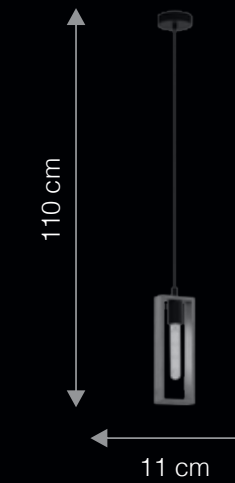

FELIKSAS

Pronounced as Fèliksas

Feliksas is designed to shine the light of joy and happiness in your home. Its minimalistic design adds a chic vibe to your décor and clubbed with its dimmability option it can truly elevate your ambience.

Dimmable
Optional*

Contemporary
design

Ease of interchangeability
of Bulbs

Unique Pattern
on Illumination