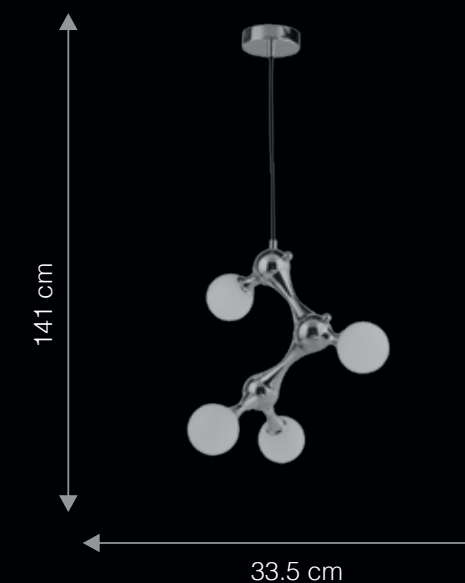

CIRCLET

Circlet is pronounced as /'sə:klɪt/

The sputnik-style pendant is inspired from celestial bodies and space explorations. Add some modern flair to your interiors with its unique design in glossy gold finish. The range features matching Chandeliers and Wall lights to add harmony to your interiors.

Abstract Design | Opal White Shade | Glossy Golden Finish | Dimmable Optional*