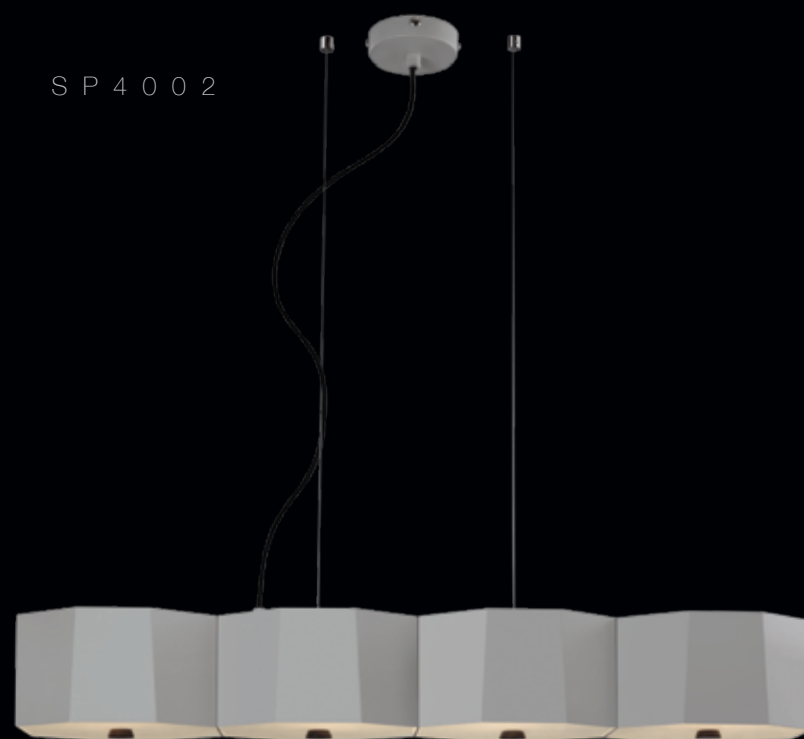

NEO MODA

Neo Moda is pronounced as ne.mode

Neo Moda, as the name suggests, is a trendy and fashionable pendant by TISVA. Its multiple lights ensure that every dish on the dining table gets its own light. It is a must for people who love to cook or dabble with various cuisines. Diffused lighting with reduced glare, easy installation and energy saving-Lamps are three more excuses to buy the sleek Neo Moda pendant.

Diffused Lighting | Height Adjustment | Dimmable Optional*

SP4002