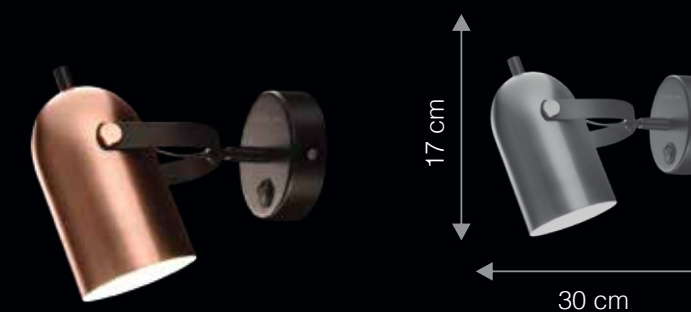

FAMILY OF LIGHT TO MATCH

WP14009N

ITEM CODE	TYPE OF LAMP	DIMENSIONS (in cms)	NO. OF LAMP	FITTING/CAP	RATED WATTAGE	TOTAL WATTAGE
SP1409N	LED/GLS	W10 H H180	1N	E27	1 H 40 W/9W	40W/9W
WP14009N	LED/GLS	W30 H H17	1N	E27	1 H 40 W/9W	40W/9W