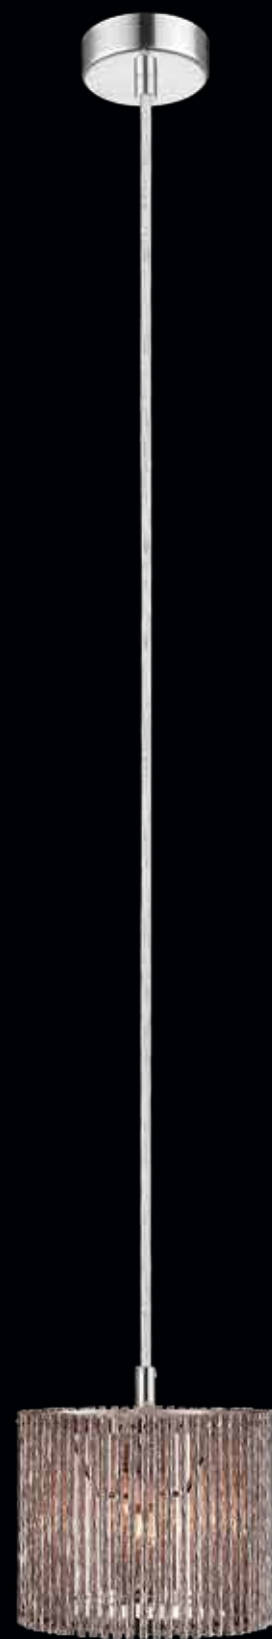

S P 1 3 3 2 3
Coffee

LUMAS

Lumas is pronounced as /'lumas/

The Lumas family of lights bring the luminance of shimmering strands of beautiful light. Constructed in brilliant strands of coffee and French gold embellishments, the Lumas adds a dash of sublime beauty to your décor. The pendant with its matching wall light evokes a harmonized effect, to spaces.

- Ease of interchangeability of lamps
- Unique Pattern on Illumination
- Harmonized Design
- Dimmable Optional*

FAMILY OF LIGHT TO MATCH

ITEM CODE	TYPE OF LAMP	DIMENSIONS (in cms)	NO. OF LAMPS	FITTING/CAP	RATED WATTAGE	TOTAL WATTAGE
SP13322/ SP13323	LED / 33 W Halogen	D16.5 x H137.4	1N	G9	1 x 33W	33W
WL13321 / WL13324	LED / 33 W Halogen	W12 x H12 x D13.6	1N	G9	1 x 33W	33W