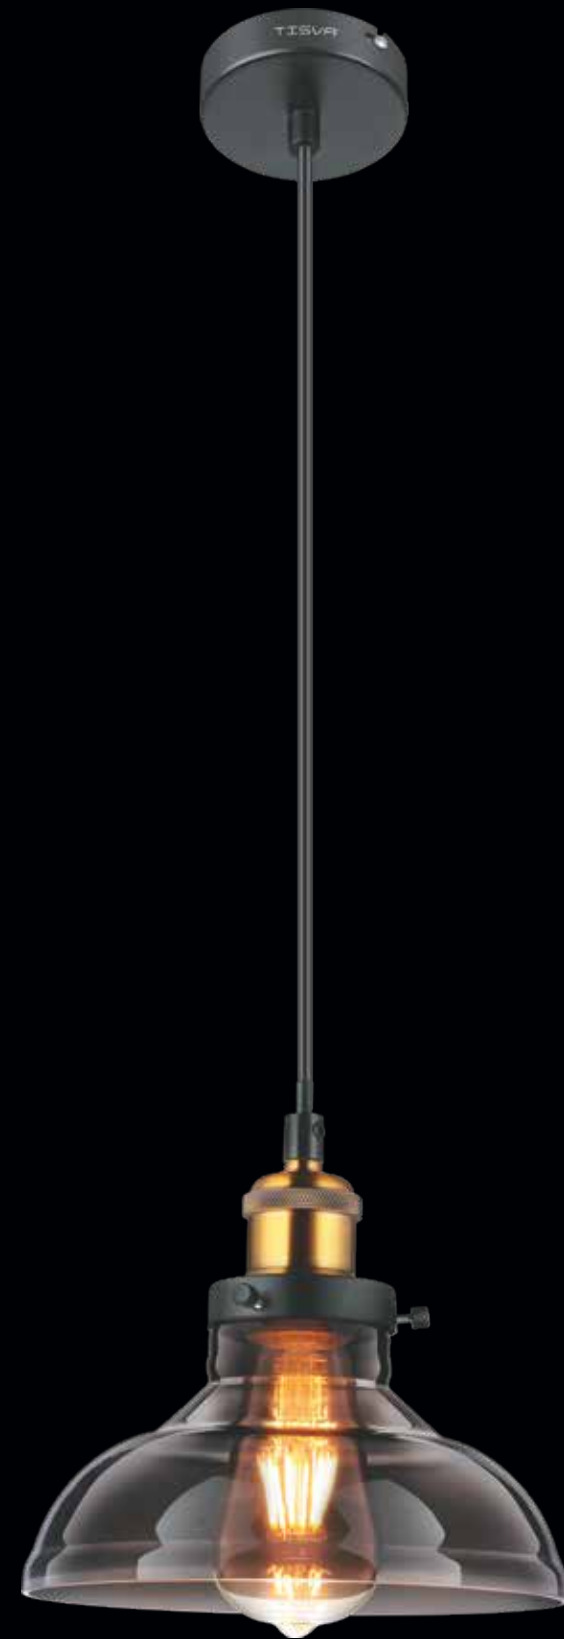

SP1045

CAMELLIA

Camellia is pronounced as kuh.mee.lee.uh

Add instant elegance to your decor with the Camellia pendant, with its chic industrial look. The pendant's unique design featuring a smoke blown glass shade adds a nonchalant flair that is hard to miss, even when non-lit. Functionally the lamp's superior quality glass diffuser minimizes glare; and the pendant is also designed to use energy saving light bulbs.