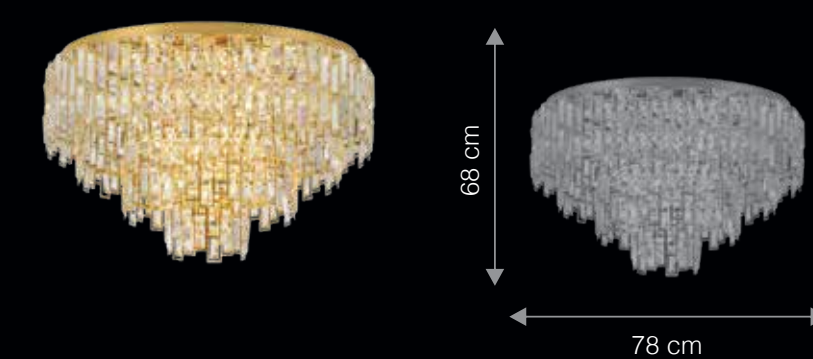

Dimmable
Optional*

Harmonized
Designs

Ease of interchangeability
of Bulbs

Unique pattern
on illumination

FAMILY OF LIGHT TO MATCH

WP32525E

CP10251E

ITEM CODE	TYPE OF LAMP	DIMENSIONS (in cms)	NO. OF LAMP	FITTING/CAP	RATED WATTAGE	TOTAL WATTAGE
SP10251E	GLS/LED	D78 x H159	10N	E14	10 x 25W / 10 x 5W	250W/50W
WP32525E	GLS/LED	W33 x L21.5	3N	E14	3 x 25W / 3 x 5W	75W / 15W
CP10251E	GLS/LED	D78 x H68	10N	E14	10 x 25W / 10 x 5W	250W/50W