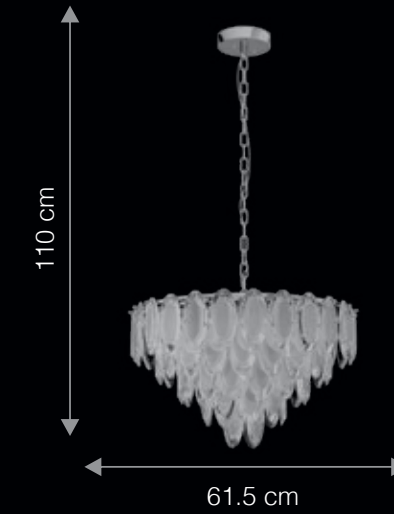

FONTERNO

Pronounced as /fon-ter-no/

The Fonterno is inspired by the myth of eternal fountain, forever pure, forever beautiful. It casts spellbinding patterns across walls and ceilings, evoking a serene ambience. Powered by the latest LED technology it offers dimmability and interchangeability allowing you to control your comfort.

Dimmable
Optional* | Low Glare | Ease of interchangeability
of Bulbs | Contemporary
design