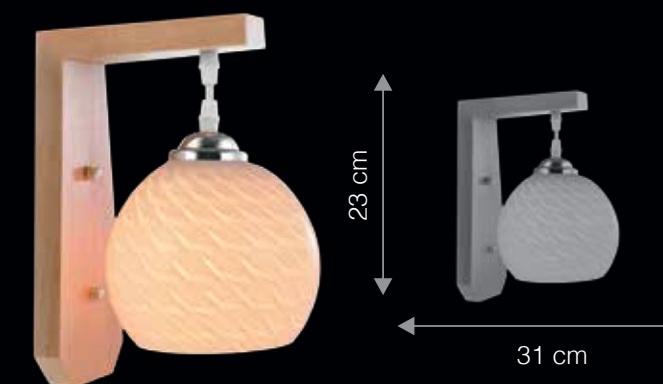

Patterned Glass | Glossy White | Dimmable Optional*

FAMILY OF LIGHT TO MATCH

ODHESA CP4002

FLORENCE WP1061

ITEM CODE	TYPE OF LAMP	DIMENSIONS (in cms)	NO. OF LAMPS	FITTING/CAP	RATED WATTAGE	TOTAL WATTAGE
SP10106	60W GLS/ 9W LED	W25 x H150	1N	E27	1 x 60W	60W/ 9W
CP4002	60W GLS/ 9W LED	D49 x H14	4N	E27	4 x 60W	240W/ 36W
WP1061	60W GLS/ 9W LED	D19.3 x H25.5	1N	E27	1 x 60W	60W/ 9W