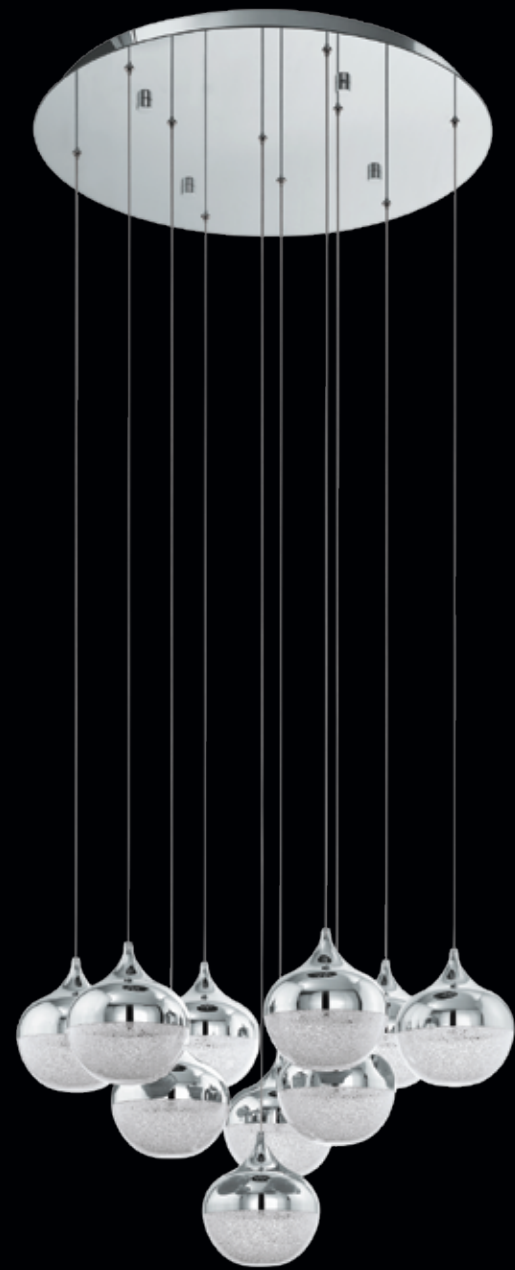

SL10031E
Color: Chrome