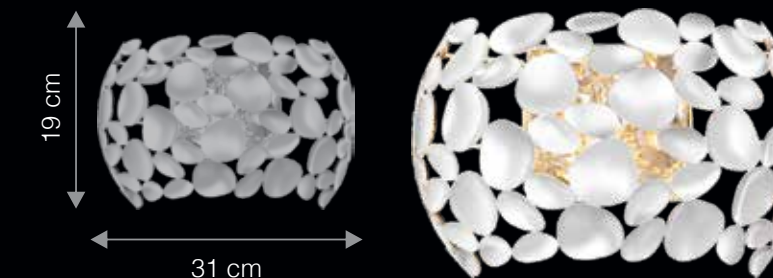

Seashell Shaped Metal Parts | Chrome Finish | Dimmable Optional*

FAMILY OF LIGHT TO MATCH

FQ3001

WP2020

ITEM CODE	TYPE OF LAMP	DIMENSIONS (in cms)	NO. OF LAMPS	FITTING/CAP	RATED WATTAGE	TOTAL WATTAGE
SP3006	9W LED	D61 x H150	3N	E27	3 x 9W	27W
FQ3001	9W LED	D47 x H165	3N	E27	3 x 9W	27W
WP2020	40W Halogen* / 2W LED	W31 x H19	1N	G9	1 x 40W / 2W	40W / 2W