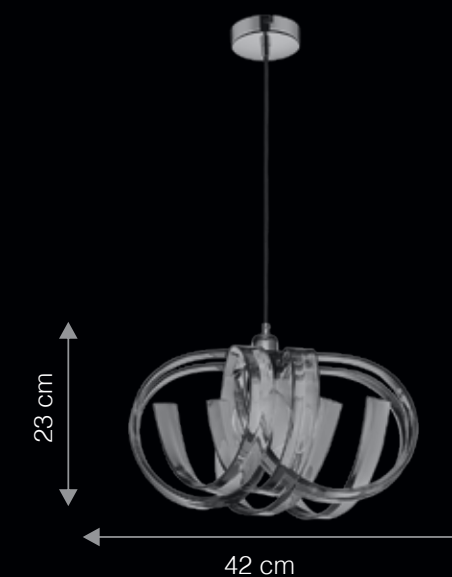

Hand Crafted | Bohemia Glass | Frosted White Glass | Dimmable Optional*

FAMILY OF LIGHT TO MATCH

WG1070

ITEM CODE	TYPE OF LAMP	DIMENSIONS (in cms)	NO. OF LAMPS	FITTING/CAP	RATED WATTAGE	TOTAL WATTAGE
SG10155	18W LED	D59 x H44	1N	E27	1 x 18W	18W
WG1070	9W LED	W15 x H28	1N	E14	1 x 9W	9W

Hand Crafted | Bohemia Glass | Honey Glass & Chrome Frame | Dimmable Optional*

FAMILY OF LIGHT TO MATCH

WG1069

ITEM CODE	TYPE OF LAMP	DIMENSIONS (in cms)	NO. OF LAMPS	FITTING/CAP	RATED WATTAGE	TOTAL WATTAGE
SG10154	9W LED	D42 x H23	1N	E27	1 x 18W	9W
WG1069	9W LED	W15 x H28	1N	E14	1 x 9W	9W