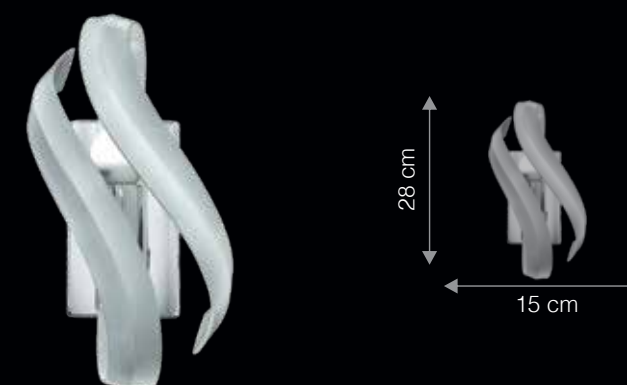

FAMILY OF LIGHT TO MATCH

WG1070

ITEM CODE	TYPE OF LAMP	DIMENSIONS (in cms)	NO. OF LAMPS	FITTING/CAP	RATED WATTAGE	TOTAL WATTAGE
SG10155	18W LED	D59 x H44	1N	E27	1 x 18W	18W
WG1070	9W LED	W15 x H28	1N	E14	1 x 9W	9W