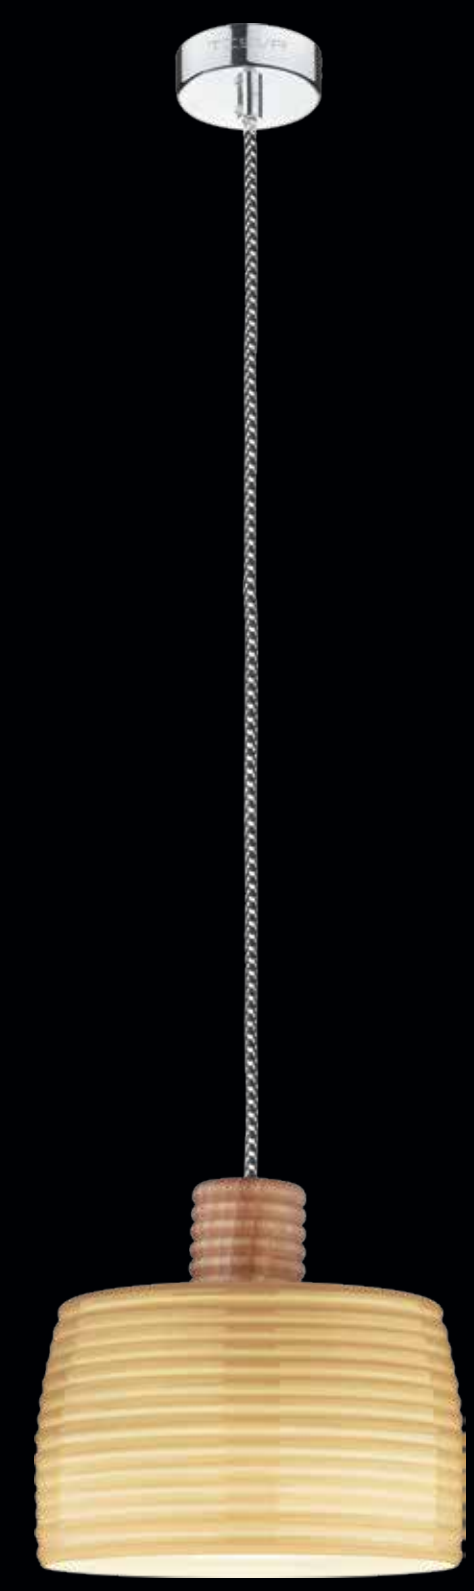

Striped Pattern | Mild Steel Canopy | Dimmable
Blown Glass | & Glass Lamp Shade | Optional*

SG1042

ALLUMER

Allumer is pronounced as a.ly.me

Minimalistic in design the Allumer pendant with unique opal glass made of superior diffused material minimizes glare. The chic pendant's trendy white lampshade will complement your modern home décor perfectly.

SP1061

EILLOWY

Eillow is pronounced as ei.low

The simple yet elegant Eillow pendant features a rimmed design opal glass shade of superior quality, which minimizes glare. Subtle in look but rich in appeal the Eillow pendant is designed to complement your modern interiors. The height of the pendant can be easily adjusted during installation.