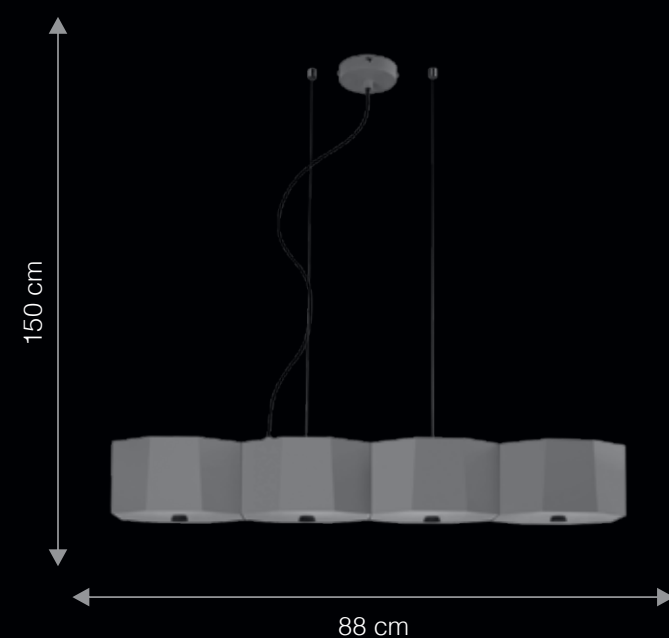

NEO MODA

Neo Moda is pronounced as ne.mode

Neo Moda, as the name suggests, is a trendy and fashionable pendant by TISVA. Its multiple lights ensure that every dish on the dining table gets its own light. It is a must for people who love to cook or dabble with various cuisines. Diffused lighting with reduced glare, easy installation and energy saving-Lamps are three more excuses to buy the sleek Neo Moda pendant.

Diffused Lighting | Height Adjustment | Dimmable Optional*

CINQUE

Cinque is pronounced as /sɪŋk/

The smooth Aquamarine Blue surface of the Cinque pendant adds a swanky edge to the space around. The pendant emits soft and glare free lighting which is easy on the eye.

Aquamarine Blue | Reduced Glare | Dimmable Optional*

ITEM CODE	TYPE OF LAMP	DIMENSIONS (in cms)	NO. OF LAMPS	FITTING/CAP	RATED WATTAGE	TOTAL WATTAGE
SP4002	100W GLS / 9W LED	D88 x H150	4N	E27	4 x 100W / 9W	400W / 36W
SP4001 (Black)	100W GLS / 9W LED	D88 x H150	4N	E27	4 x 100W / 9W	400W / 36W
SP10111	60W GLS	W25 x H150	1N	E27	1 x 60W	60W