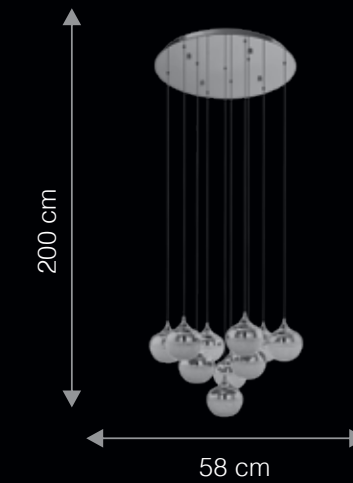

OLOREO

Pronounced as /asen'toar/

Made to bring in a sense of harmony and completeness to your space the Oloreo is the blend of two Greek words. "Olo", meaning whole, perfect and "Oreo", meaning beautiful. Its contemporary design and state-of-the-art LED technology elevates your décor and completes your ambience.

Energy Efficient | Contemporary design | Low Glare | Unique Pattern on Illumination