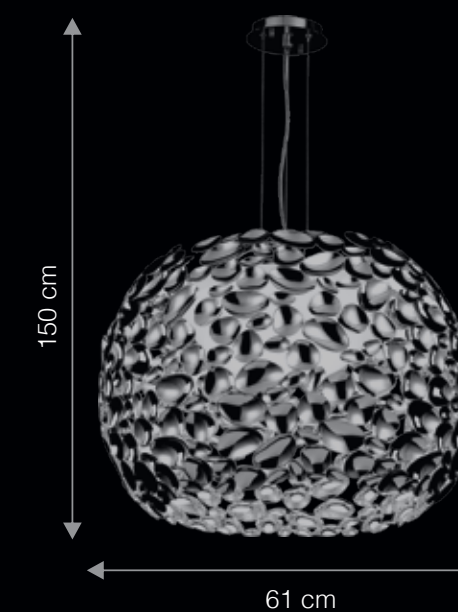

ANARGHA

Anargha is pronounced as aw.n.oh.g.ah

With its awe-inspiring nest like design, the gorgeous Anargha designer pendant by TISVA will add lavishly to the aesthetic appeal of your living room. The mild Steel canopy with Chrome finish lends this exquisite luminaire an elegant appeal while the seashell shaped metallic parts lend a modern look to this piece. A PMMA diffuser further creates a magical diffused lighting effect when the light is switched on.

Seashell Shaped Metal Parts | Chrome Finish | Dimmable Optional*