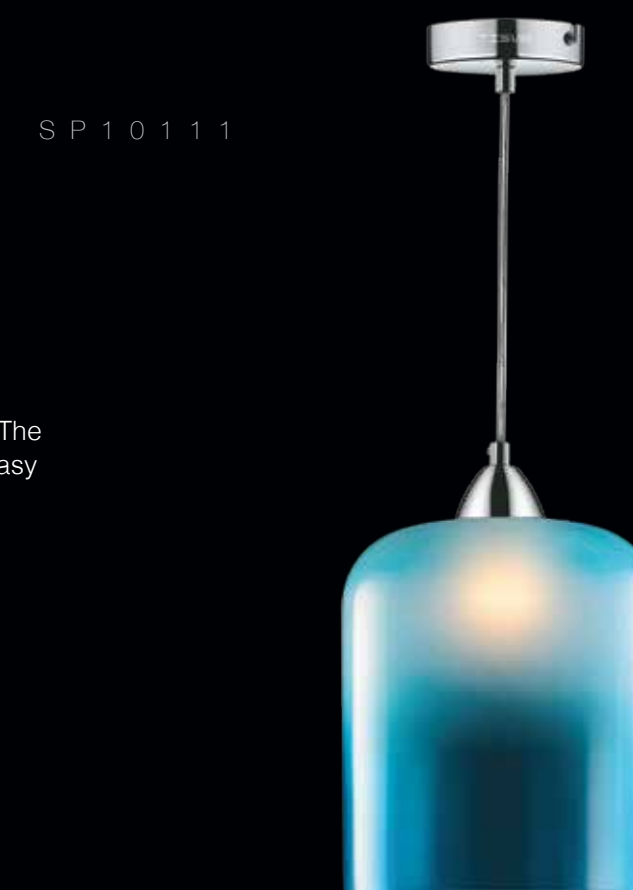

CINQUE

Cinque is pronounced as /sɪŋk/

The smooth Aquamarine Blue surface of the Cinque pendant adds a swanky edge to the space around. The pendant emits soft and glare free lighting which is easy on the eye.

Aquamarine Blue | Reduced Glare | Dimmable Optional*

SP10111