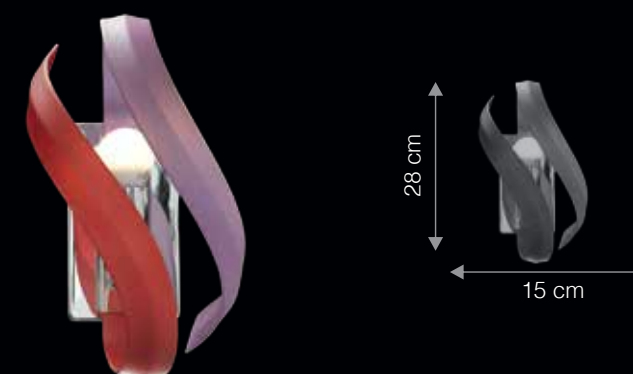

FAMILY OF LIGHT TO MATCH

WG1066

ITEM CODE	TYPE OF LAMP	DIMENSIONS (in cms)	NO. OF LAMPS	FITTING/CAP	RATED WATTAGE	TOTAL WATTAGE
SG10151	18W LED	D48 x H34	1N	E27	1 x 18W	18W
WG1066	9W LED	W15 x H28	1N	E14	1 x 9W	9W