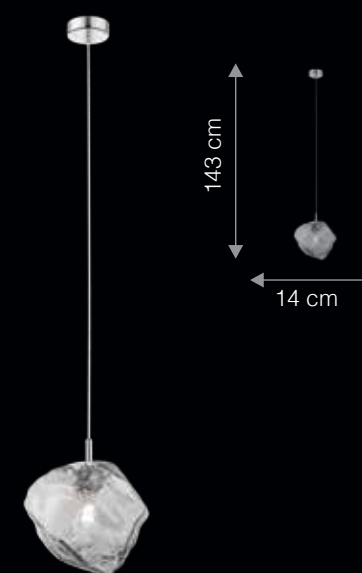

FAMILY OF LIGHT TO MATCH

SP13321

WL13322 - Smoky
WL13323 - Clear

ITEM CODE	TYPE OF LAMP	DIMENSIONS (in cms)	NO. OF LAMPS	FITTING/CAP	RATED WATTAGE	TOTAL WATTAGE
CG5332	LED / 33 W Halogen	D55 x H45	5N	G9	5 x 33W	165 W
SP13321	LED / 33 W Halogen	L17 x W14 x H143	1N	G9	1 x 33W	33 W
WL13323 / WL13322	LED / 33 W Halogen	D19 x W20 x H17	1N	G9	1 x 33W	33 W

Lamps not included | *An optional feature when used with dimmable LED G9 bulb and trailing edge dimmers

DIMENSIONS: D - DIAMETER/ DEPTH | W - WIDTH | H - HEIGHT