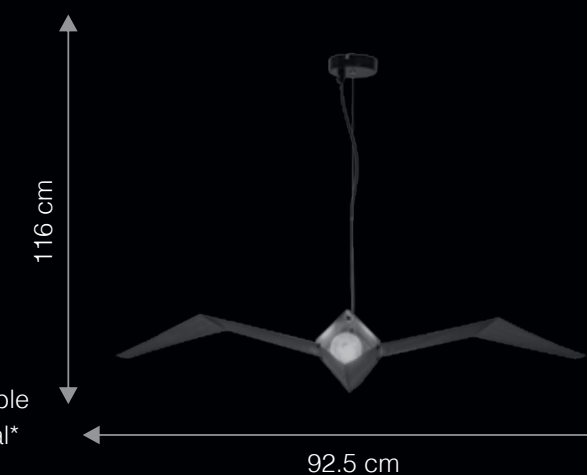

SP1601

FALCAO

Falcao is pronounced as /faw.'kew/

The falcao takes its inspiration from a stunning falcon in flight. With its unique design and laser focus light, the product gives flight to your imagination and lets you set your décor in ingenious ways. When lit, the Falcao creates an abstract pattern that adds mystique to your spaces.

Ease of interchangeability
of lamps

Unique Pattern
on Illumination

Corrosion
resistant built

Dimmable
Optional*

ITEM CODE	TYPE OF LAMP	DIMENSIONS (in cms)	NO. OF LAMPS	FITTING/CAP	RATED WATTAGE	TOTAL WATTAGE
SP1601	LED / Halogen	L92.5 x W36.8 x H116	1N	E27	1 x 60W	60W