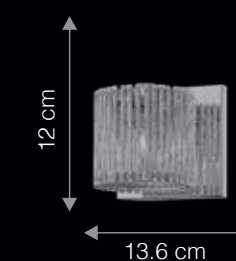

- Ease of interchangeability of lamps
- Unique Pattern on Illumination
- Harmonized Design
- Dimmable Optional*

FAMILY OF LIGHT TO MATCH

W L 1 3 3 2 1
French Gold

W L 1 3 3 2 4
Coffee

ITEM CODE	TYPE OF LAMP	DIMENSIONS (in cms)	NO. OF LAMPS	FITTING/CAP	RATED WATTAGE	TOTAL WATTAGE
SP13322/ SP13323	LED / 33 W Halogen	D16.5 x H137.4	1N	G9	1 x 33W	33W
WL13321 / WL13324	LED / 33 W Halogen	W12 x H12 x D13.6	1N	G9	1 x 33W	33W