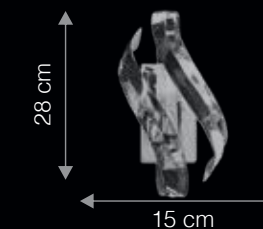

Hand Crafted | Bohemia Glass | Honey Glass & Chrome Frame | Dimmable Optional*

FAMILY OF LIGHT TO MATCH

WG1069

ITEM CODE	TYPE OF LAMP	DIMENSIONS (in cms)	NO. OF LAMPS	FITTING/CAP	RATED WATTAGE	TOTAL WATTAGE
SG10154	9W LED	D42 x H23	1N	E27	1 x 18W	9W
WG1069	9W LED	W15 x H28	1N	E14	1 x 9W	9W