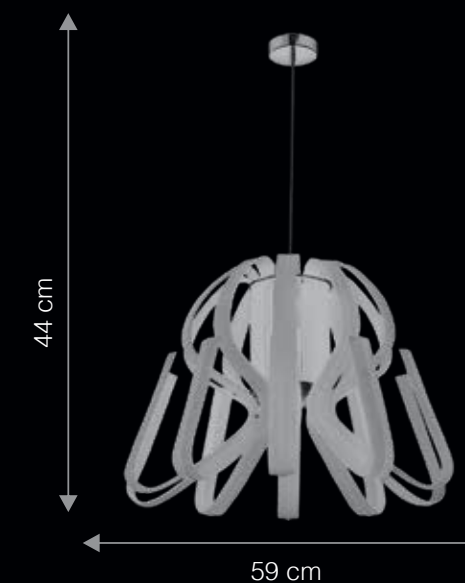

Hand Crafted | Bohemia Glass | Fume Glass & Chrome Frame | Dimmable Optional*

FAMILY OF LIGHT TO MATCH

W G 1 0 6 8

ITEM CODE	TYPE OF LAMP	DIMENSIONS (in cms)	NO. OF LAMPS	FITTING/CAP	RATED WATTAGE	TOTAL WATTAGE
SG12152	2.5W LED	D52 x H54	12N	G9	12 x 2.5W	30W
WG1068	2.5W LED	W15 x H28	1N	G9	1 x 2.5W	2.5W

Hand Crafted | Bohemia Glass | Frosted White Glass | Dimmable Optional*

FAMILY OF LIGHT TO MATCH

WG1070

ITEM CODE	TYPE OF LAMP	DIMENSIONS (in cms)	NO. OF LAMPS	FITTING/CAP	RATED WATTAGE	TOTAL WATTAGE
SG10155	18W LED	D59 x H44	1N	E27	1 x 18W	18W
WG1070	9W LED	W15 x H28	1N	E14	1 x 9W	9W