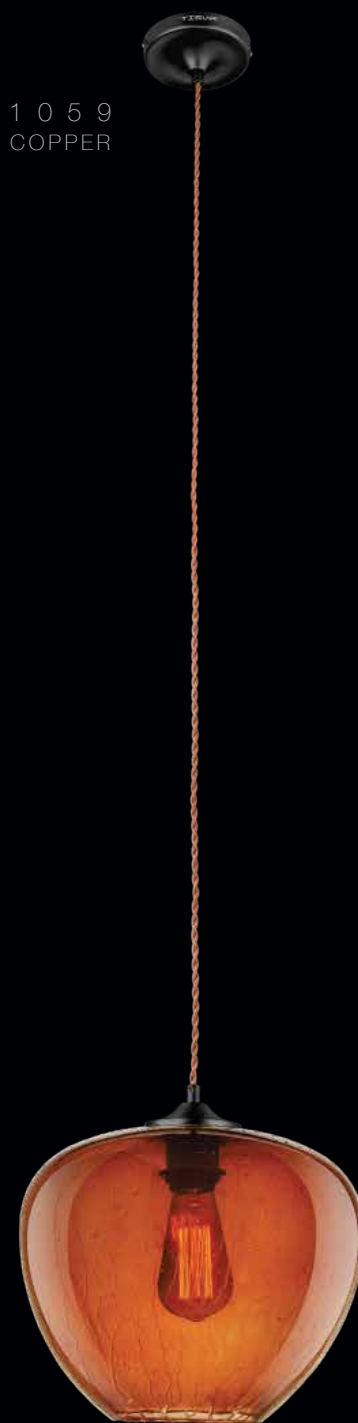

SP1059
COPPER