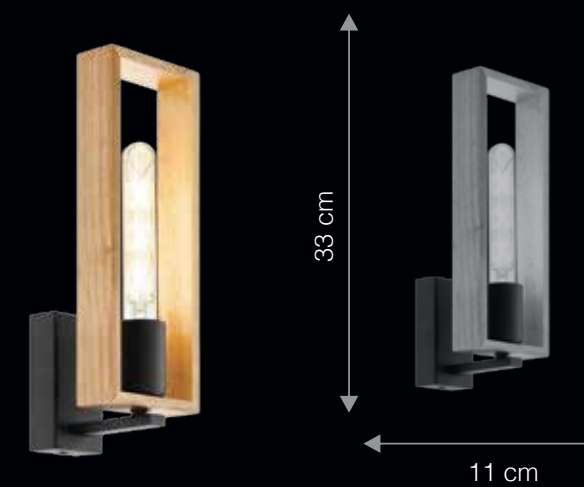

Dimmable
Optional*

Contemporary
design

Ease of interchangeability
of Bulbs

Unique Pattern
on Illumination

FAMILY OF LIGHT TO MATCH

WP16022E

ITEM CODE	TYPE OF LAMP	DIMENSIONS (in cms)	NO. OF LAMP	FITTING/CAP	RATED WATTAGE	TOTAL WATTAGE
SP16010E	GLS/LED	L11 x B10 x H110	1N	E27	1 x 60W / 1 x 9W	60W/9W
WP16022E	GLS/LED	L11 x H33 x W11.5	1N	E27	1 x 60W / 1 x 9W	60W/9W

Lamp not included | *An optional feature when used with dimmable LED E27 bulbs and trailing edge dimmers.

DIMENSIONS: W – WIDTH | H – HEIGHT

SL15031E
Color: Chrome & Clear

STARURI

Pronounced as /staruri/

Taking its inspiration from the bejewelled cosmos, Staruri is a star-shaped crystal luminaire that seeds exclusivity in your décor. With in-built LEDs, it is highly energy-efficient that has a long and qualitative life. Its family of lights can truly redefine your ambience.