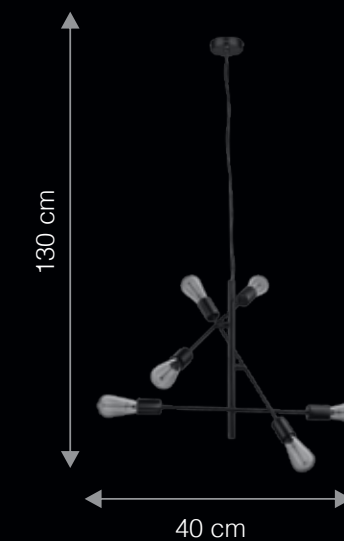

ITEM CODE	TYPE OF LAMP	DIMENSIONS (in cms)	NO. OF LAMPS	FITTING/CAP	RATED WATTAGE	TOTAL WATTAGE
SP6053	8W LED Filament lamp	W40 x H130	6N	E27	6 x 8W	48W