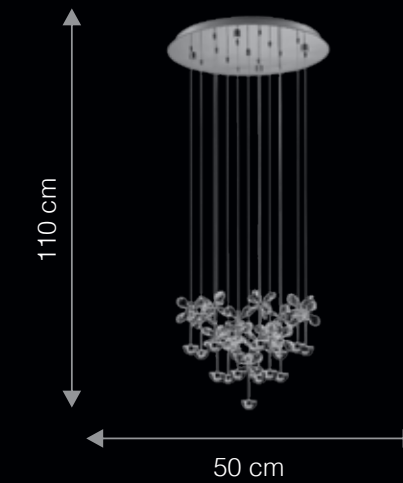

STARURI

Pronounced as /staruri/

Taking its inspiration from the bejewelled cosmos, Staruri is a star-shaped crystal luminaire that seeds exclusivity in your décor. With in-built LEDs, it is highly energy-efficient that has a long and qualitative life. Its family of lights can truly redefine your ambience.

Energy Efficient | Contemporary design | Harmonized Design | Unique Pattern on Illumination