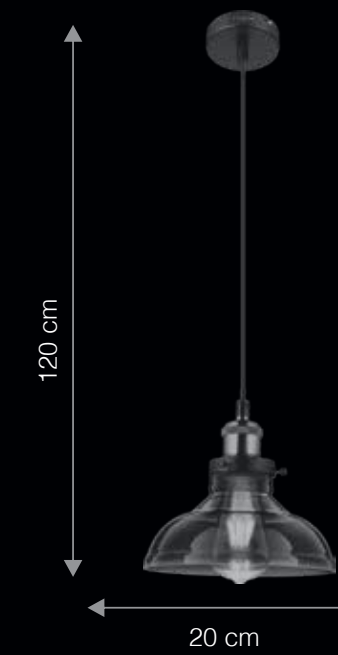

CAMELLIA

Camellia is pronounced as kuh.mee.lee.uh

Add instant elegance to your decor with the Camellia pendant, with its chic industrial look. The pendant's unique design featuring a smoke blown glass shade adds a nonchalant flair that is hard to miss, even when non-lit. Functionally the lamp's superior quality glass diffuser minimizes glare; and the pendant is also designed to use energy saving light bulbs.

- Smoke Finish
- Mouth Blown Glass
- Harmonized Design
- Dimmable Optional*