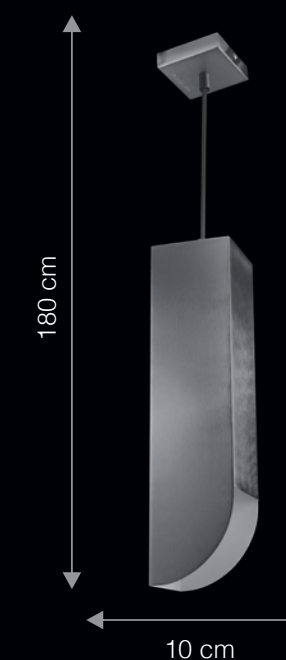

FELIE

Pronounced as Felie

We often find ourselves blindly moving through our life. Seldom stopping or pausing to regard something special. This contemporary hanging light is designed to stop us just mindlessly moving through the day and make us look at a slice of our lives. Appreciate our achievements and interests by putting them under our focus.

Dimmable | Ease of interchangeability | Focussed
Optional* | of lamps | Accentuation