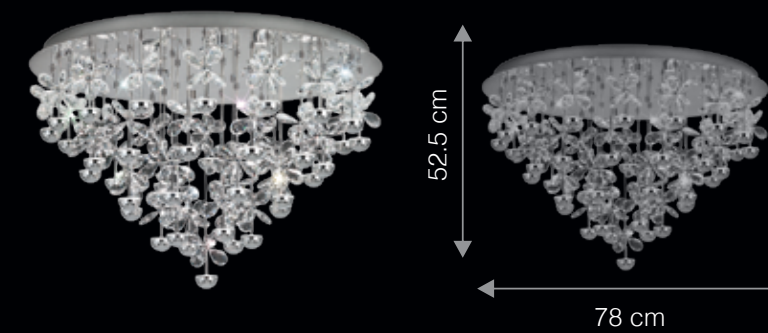

FAMILY OF LIGHT TO MATCH

CL43421E

ITEM CODE	TYPE OF LAMP	DIMENSIONS (in cms)	NO. OF LAMP	FITTING/CAP	RATED WATTAGE	TOTAL WATTAGE
SL15031E	LED	D50 x H110	15N	In-built	15 x 2.5W	37.5W
CL43421E	LED	D78 x H52.5	43N	In-built	43 x 1.8W	77.5W