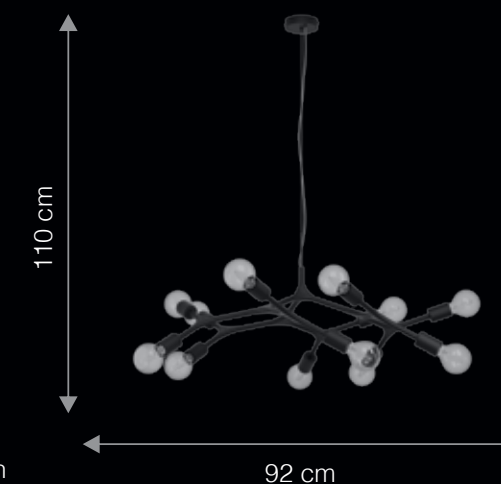

CALDURA

Pronounced as /cal - du - ra/

Caldura is crafted to infuse your space with warmth, comfort and joy. Its soothing and sombre patterns will bathe your room in luxurious illumination that can be dimmed as per your mood. It is further equipped with state-of-the-art LED technology that allows you to interchange between LED bulbs and halogen bulbs. Indulge in relaxed spaces with Caldura.

Dimmable
Optional* | Low Glare | Ease of interchangeability
of Bulbs | Unique pattern on
illumination