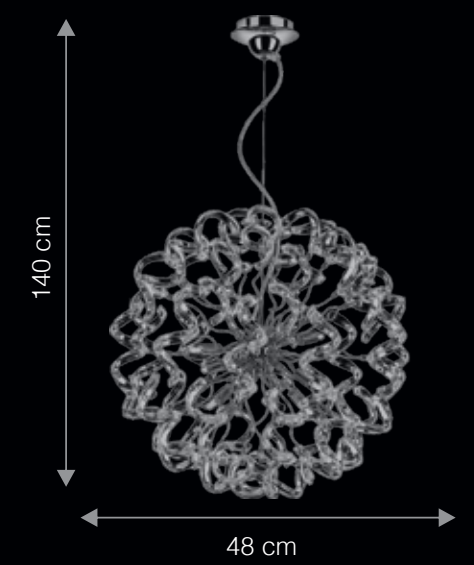

SVATIKA

Svatika is pronounced as swaa. tuh. kuh

Svatika or 'Shining Crystals', as its meaning in Sanskrit, this modern piece of lighting is draped with ornamental glass loops. Its many crisscrossing arms featuring alluring borosilicate lamps is simply mesmerizing!

- Hand crafted
- Borosilicate Glass
- Ornamental Design
- Dimmable*