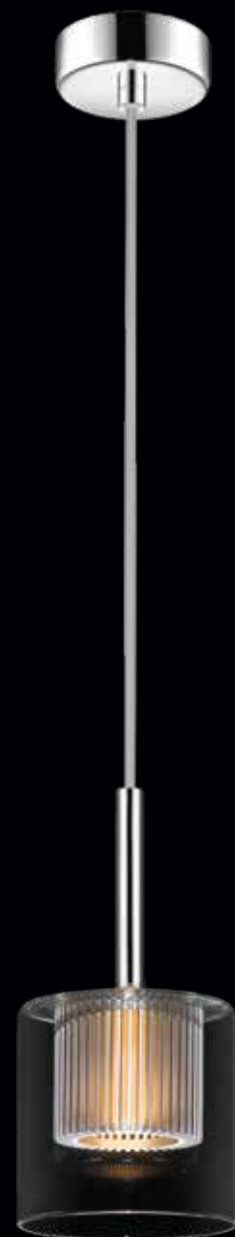

JUBILO

Jubilo is pronounced as jú.bi.lo

A minimalist structure, clean lines and oodles of elegance best describes this charming pendant light. The pendant has a bevy of contemporary features such as premium Chrome plating and mild steel base for a modish look, easy height adjustment provision during installation and a rotary dimmer that allows you to adjust the light as per your liking. It is designed for use with halogen lamps and available as a range of harmonized design range.

High Quality Chrome Finish | Controlled Via Dimmer*

SG1001

LAZIO

Lazio is pronounced as le.zio

Minimalistic and chic industrial in design, this contemporary pendant brings in panache to its surroundings. The Lazio pendant emits a pleasant comfortable light when used with Rose-gold glass bulb. It is also equipped to handle energy saving light bulbs.

Filtered Lighting Pattern | Glare Free Lighting | Dimmable Optional*

SP1043

ITEM CODE	TYPE OF LAMP	DIMENSIONS (in cms)	NO. OF LAMPS	FITTING/CAP	RATED WATTAGE	TOTAL WATTAGE
SG1001	40W Halogen / 2W LED	D12 x H148	1N	G9	1 x 40W / 2W	40W / 2W
SP1043	8W LED Filament Lamp	D11 x H99.9	1N	E27	1 x 8W	8W

*40W Dimmable G9 Halogen lamps included, Dimmable when used with rotary lighting dimmers

Lamps not included | *An optional feature when used with Dimmable LED / GLS lamps and rotary lighting dimmers.

DIMENSIONS: D - DIAMETER/ DEPTH | W - WIDTH | H - HEIGHT