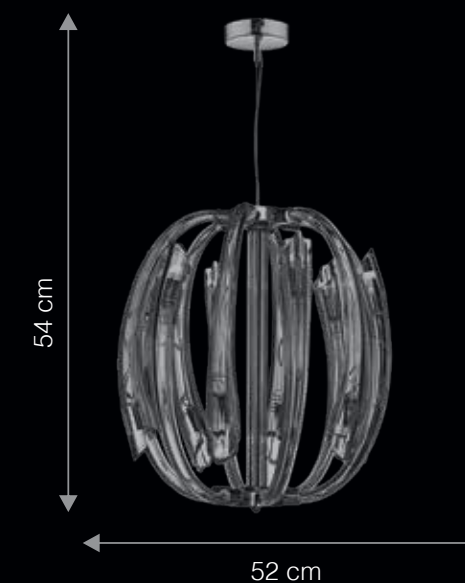

Hand Crafted | Bohemia Glass | Multicolored | Dimmable Optional*

FAMILY OF LIGHT TO MATCH

WG1066

ITEM CODE	TYPE OF LAMP	DIMENSIONS (in cms)	NO. OF LAMPS	FITTING/CAP	RATED WATTAGE	TOTAL WATTAGE
SG10151	18W LED	D48 x H34	1N	E27	1 x 18W	18W
WG1066	9W LED	W15 x H28	1N	E14	1 x 9W	9W

Hand Crafted | Bohemia Glass | Fume Glass & Chrome Frame | Dimmable Optional*

FAMILY OF LIGHT TO MATCH

W G 1 0 6 8

ITEM CODE	TYPE OF LAMP	DIMENSIONS (in cms)	NO. OF LAMPS	FITTING/CAP	RATED WATTAGE	TOTAL WATTAGE
SG12152	2.5W LED	D52 x H54	12N	G9	12 x 2.5W	30W
WG1068	2.5W LED	W15 x H28	1N	G9	1 x 2.5W	2.5W