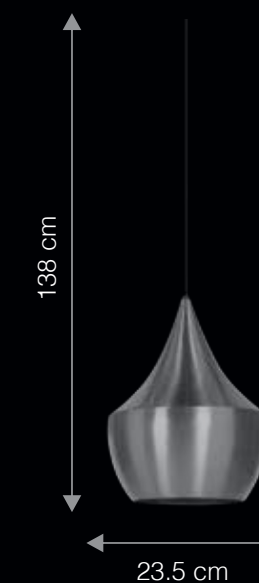

ITEM CODE	TYPE OF LAMP	DIMENSIONS (in cms)	NO. OF LAMPS	FITTING/CAP	RATED WATTAGE	TOTAL WATTAGE
SP1602 / SP1603 / SP1604	LED candle filament / Halogen	D23.5 x H138	1N	E27	1 x 60W	60W