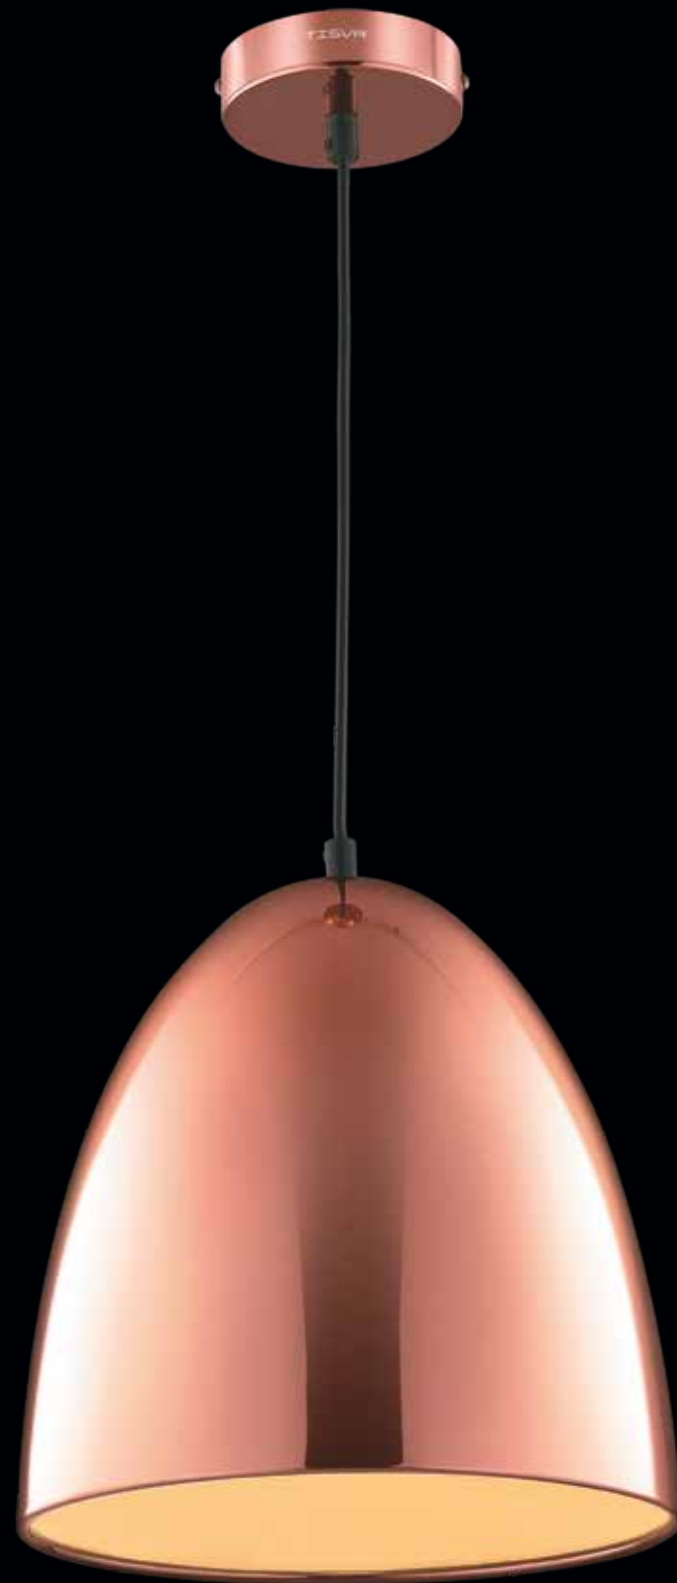

SP10119

REGA

Rega is pronounced as ray.ga

The minimalistic Rega pendant in Glossy Copper finish is a simple delight that suits all kinds of interior décor. Creatively designed its deep holder offers glare free light, which is comfortable to the eye.

Glossy Copper Finish | Dimmable Optional*

SP10107

ITEM CODE	TYPE OF LAMP	DIMENSIONS (in cms)	NO. OF LAMPS	FITTING/CAP	RATED WATTAGE	TOTAL WATTAGE
SP10119	60W GLS	W20 x H150	1N	E27	1 x 60W	60W
SP10107	60W GLS	W38 x H120	1N	E27	1 x 60W	60W

Lorem ipsum