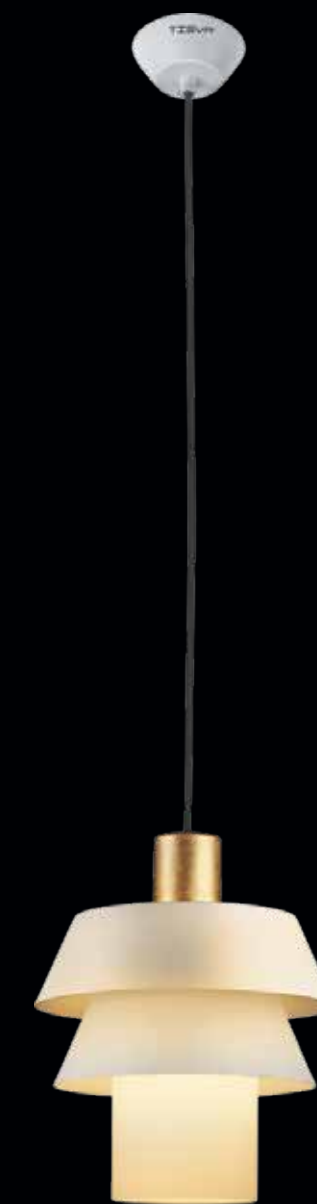

CIANA

Ciana is pronounced as cy.ane

As a newest addition to TISVA's designer range of pendants, the Ciana surely makes a great impression. Its contemporary design with a mild steel canopy and white color blown glass lampshade makes it ideal for upscale interiors. The striped pattern on the blown glass helps it emit glare free light, which is easy on the eyes.

Striped Pattern | Mild Steel Canopy | Dimmable
Blown Glass | & Glass Lamp Shade | Optional*

SG1042

ALLUMER

Allumer is pronounced as a.ly.me

Minimalistic in design the Allumer pendant with unique opal glass made of superior diffused material minimizes glare. The chic pendant's trendy white lampshade will complement your modern home décor perfectly.

Mild Steel with | White Finish | Dimmable
Opal Glass | Lamp Shade | Optional*

SP1062

ITEM CODE	TYPE OF LAMP	DIMENSIONS (in cms)	NO. OF LAMPS	FITTING/CAP	RATED WATTAGE	TOTAL WATTAGE
SG1042	60W GLS / 9W LED	D30 x H145	1N	E27	1 x 60W / 9W	60W / 9W
SP1062	40W GLS / 7W LED	D24 x H151	1N	E27	1 x 40W / 7W	40W / 7W