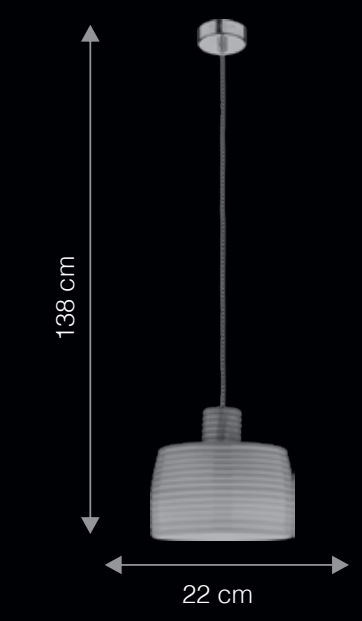

EILLOWY

Eillow is pronounced as ei.low

The simple yet elegant Eillow pendant features a rimmed design opal glass shade of superior quality, which minimizes glare. Subtle in look but rich in appeal the Eillow pendant is designed to complement your modern interiors. The height of the pendant can be easily adjusted during installation.

- Mild Steel with Opal Glass
- Glare Free Light
- Dimmable Optional*