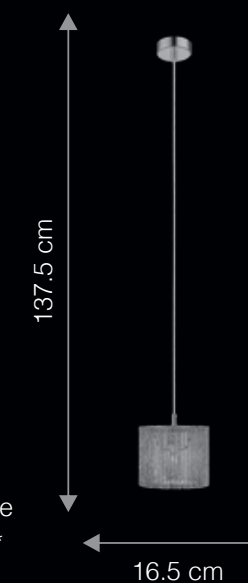

- Ease of interchangeability of lamps
- Unique Pattern on Illumination
- Harmonized Design
- Dimmable Optional*

FAMILY OF LIGHT TO MATCH

W L 1 3 3 2 1
French Gold

W L 1 3 3 2 4
Coffee

ITEM CODE	TYPE OF LAMP	DIMENSIONS (in cms)	NO. OF LAMPS	FITTING/CAP	RATED WATTAGE	TOTAL WATTAGE
SP13322/ SP13323	LED / 33 W Halogen	D16.5 x H137.4	1N	G9	1 x 33W	33W
WL13321 / WL13324	LED / 33 W Halogen	W12 x H12 x D13.6	1N	G9	1 x 33W	33W