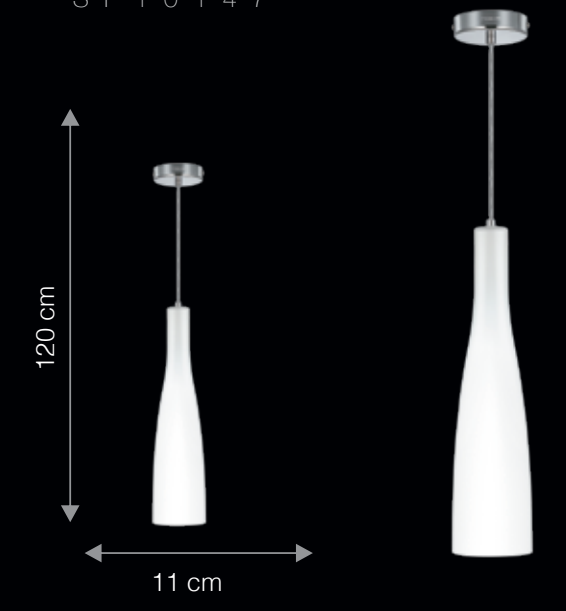

*40W Dimmable G9 Halogen lamps included, Dimmable when used with rotary lighting dimmers

Lamps not included | *An optional feature when used with Dimmable LED / GLS lamps and rotary lighting dimmers.

DIMENSIONS: D - DIAMETER/ DEPTH | W - WIDTH | H - HEIGHT

SP2003

ALTALUCE

Altaluce is pronounced as al.tu.ce

Featuring a modern conical design almost like a champagne flute, the Altaluce pendant by TISVA is sophistication at its best. Even the technology behind it with diffused lighting and height adjustment ensures high functional comfort.

- Conical Diffuser | Height | Dimmable
- Glass | Adjustment | with GLS

SP10147

ITEM CODE	TYPE OF LAMP	DIMENSIONS (in cms)	NO. OF LAMPS	FITTING/CAP	RATED WATTAGE	TOTAL WATTAGE
SP2003	40W GLS / 5W LED	W36 x H120	2N	E27	2 x 40W / 5W	80W / 10W
SP10147	40W GLS	W11 x H120	1N	E27	1 x 40W	40W