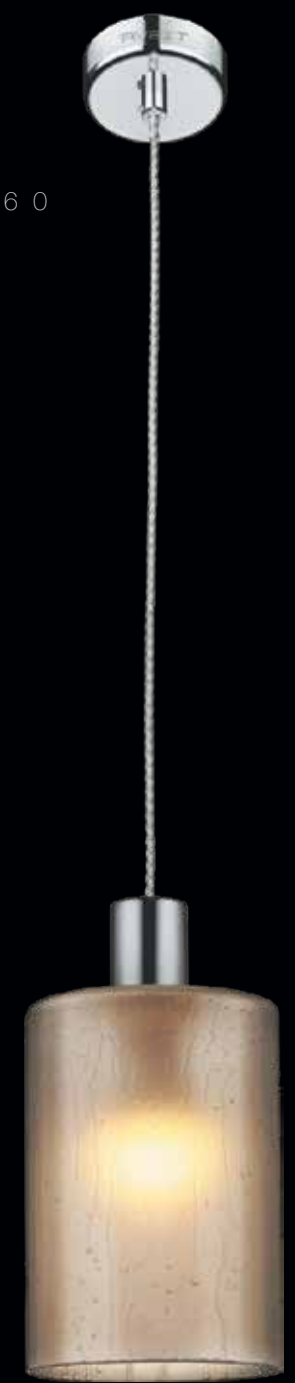

- Rain Pattern Frosted Glass
- Chrome Finish
- Dimmable Optional*

ITEM CODE	TYPE OF LAMP	DIMENSIONS (in cms)	NO. OF LAMPS	FITTING/CAP	RATED WATTAGE	TOTAL WATTAGE
SG1003	40W GLS / 9W LED	D30 x H151	1N	E27	1 x 40W / 9W	40W / 9W
SP1060	40W GLS / 9W LED	D14 x H150	1N	E27	1 x 40W / 9W	40W / 9W