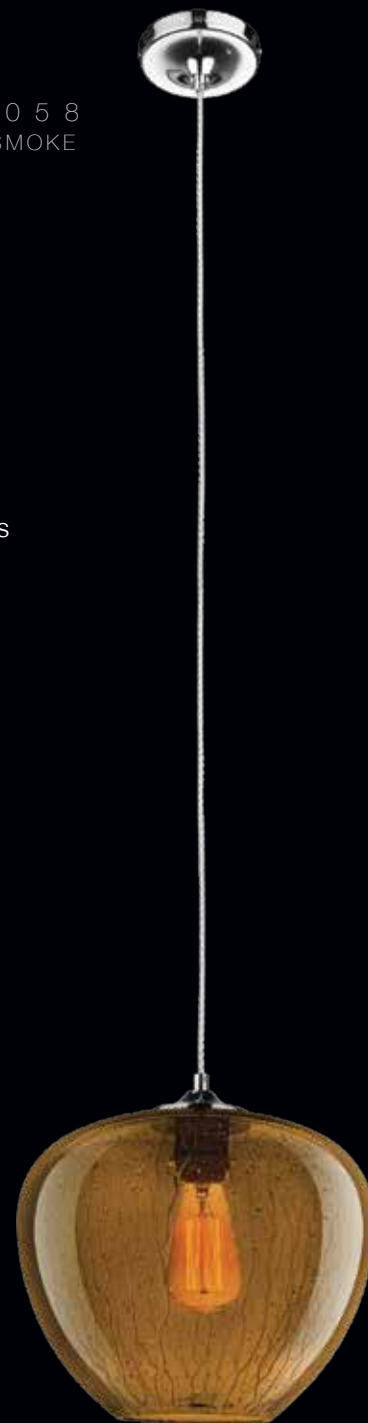

SP1058
SMOKE

SP1059
COPPER