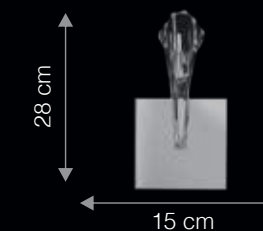

FAMILY OF LIGHT TO MATCH

W G 1 0 6 8