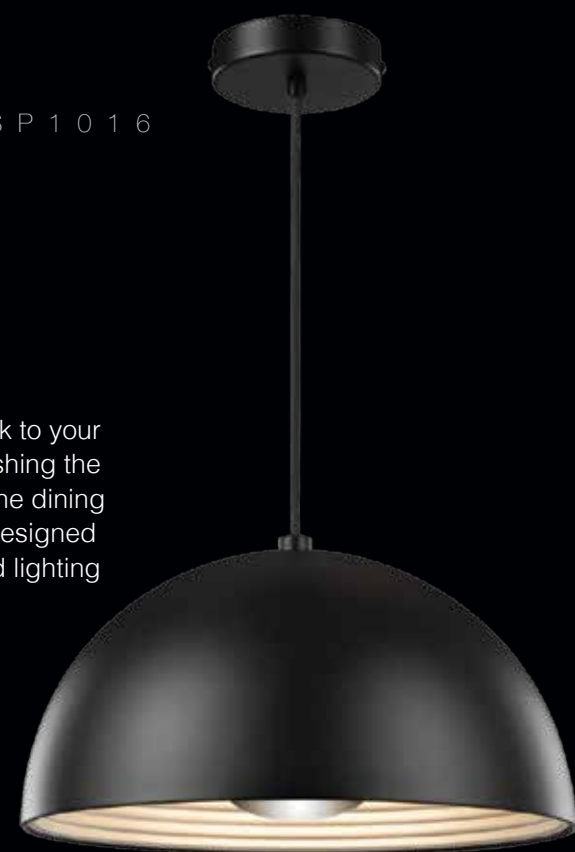

SP1016

SP1017

SP1013

ARALIA

Aralia is pronounced uh.rei.lee.uh

The Aralia pendant by TISVA adds a sober look to your dining room. Its engraved ring pattern embellishing the hemispheric steel dome subtly complements the dining dishes below. This elegant TISVA pendant is designed for use with energy saving-Lamps and diffused lighting with reduced glare adds to its beauty.

Matt Black Finish | Height Adjustment | Dimmable Optional*