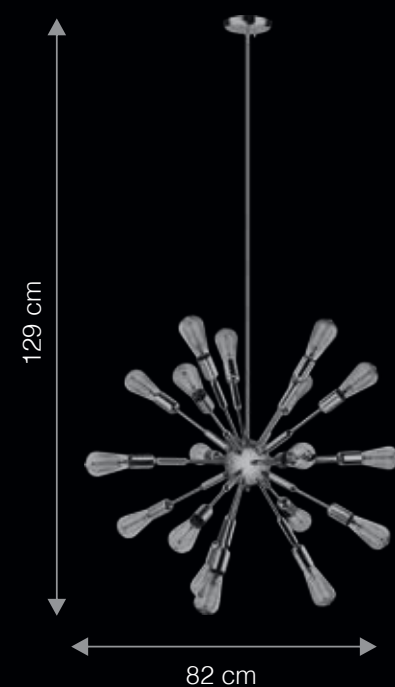

SP18001

EILLOWY

Eillowy is pronounced as ei.low

Inspired by modern Scandinavian designs the Sputnik-style Eillowy pendant presents a compelling design composed in mild steel with red copper finish. This attention-grabbing piece of lighting architecture is specially designed to use filament lamps, evoking a chic industrial flair. The height of the pendant can be easily adjusted during installation.

Red Copper Finish | Height Adjustment | Dimmable Optional*