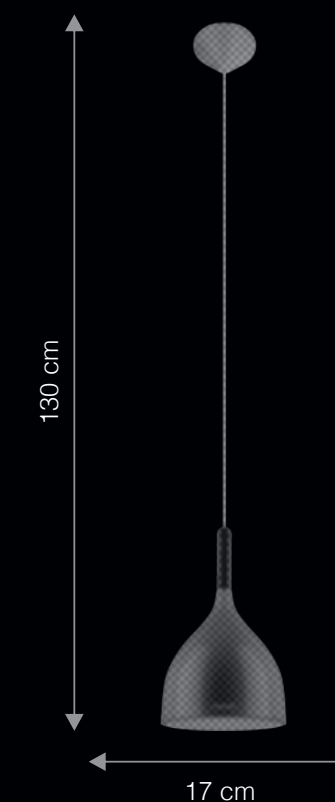

Sleek Hemispheric Design | Height Adjustment | Dimmable Optional*

ALSO AVAILABLE IN:

ITEM CODE	TYPE OF LAMP	DIMENSIONS (in cms)	NO. OF LAMPS	FITTING/CAP	RATED WATTAGE	TOTAL WATTAGE
SP1046	40W GLS / 9W LED	D17 x H130	1N	E27	1 x 40W / 9W	40W / 9W
SP1051	40W GLS / 9W LED	D17 x H130	1N	E27	1 x 40W / 9W	40W / 9W
SP1049	40W GLS / 9W LED	D17 x H130	1N	E27	1 x 40W / 9W	40W / 9W
SP1047	40W GLS / 9W LED	D17 x H130	1N	E27	1 x 40W / 9W	40W / 9W
SP1048	40W GLS / 9W LED	D17 x H130	1N	E27	1 x 40W / 9W	40W / 9W
SP1050	40W GLS / 9W LED	D17 x H130	1N	E27	1 x 40W / 9W	40W / 9W