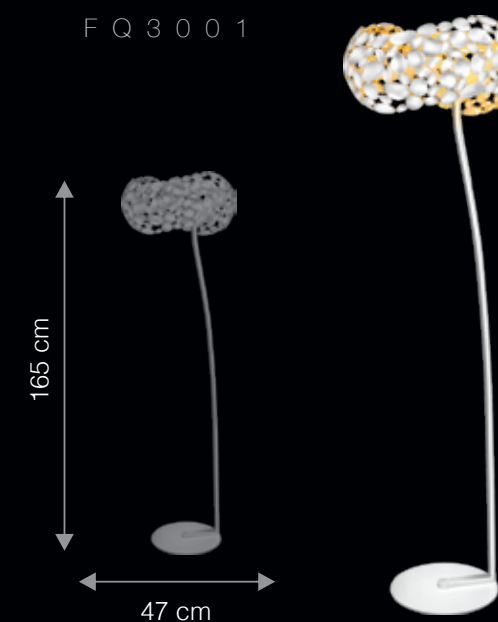

FAMILY OF LIGHT TO MATCH

FQ3001

WP2020