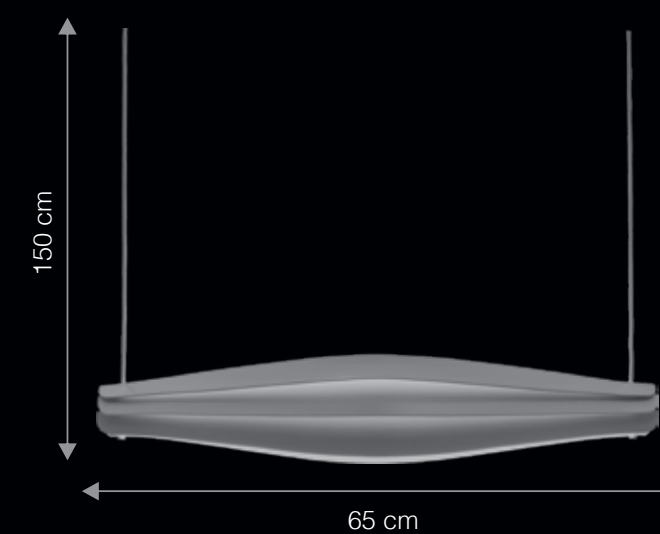

SILUETA

Silueta is pronounced as sil.veta

Translated from Spanish, Silueta means shape or silhouette; an apt name for the TISVA pendant as it will stand out against any décor. Crafted with sleek and stylish aluminum fins it ensures diffused lighting and easy installation.

Shiny White Finish | Reduced Glare