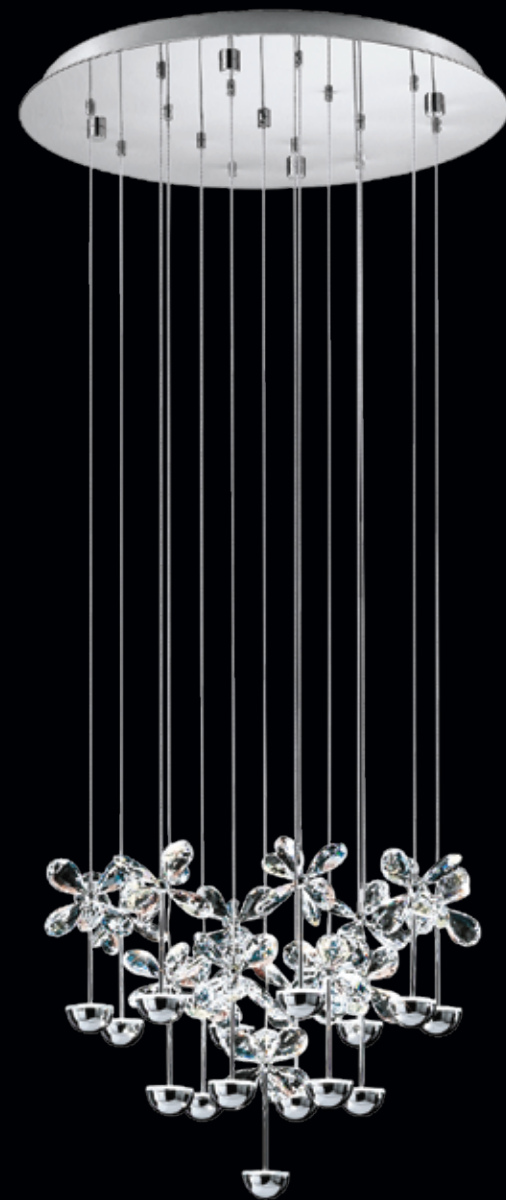

Lamp not included | *An optional feature when used with dimmable LED E27 bulbs and trailing edge dimmers.

DIMENSIONS: W – WIDTH | H – HEIGHT

SL15031E
Color: Chrome & Clear

STARURI

Pronounced as /staruri/

Taking its inspiration from the bejewelled cosmos, Staruri is a star-shaped crystal luminaire that seeds exclusivity in your décor. With in-built LEDs, it is highly energy-efficient that has a long and qualitative life. Its family of lights can truly redefine your ambience.