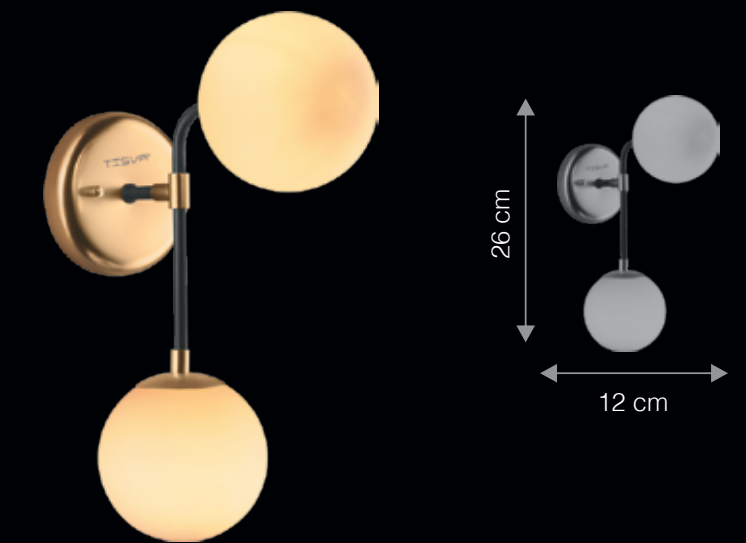

SG8001

ALLUMER

Allumer is pronounced as a.ly.me

Inspired by Scandinavian designs the Allumer pendant features a minimalistic design with unique borosilicate double capsule glass. Its many ornamental branches add allure to its simplistic design. The height of the pendant can be easily adjusted during installation.

Borosilicate Double Capsule Glass | Golden & Black Finish | Dimmable*

WG2020

ITEM CODE	TYPE OF LAMP	DIMENSIONS (in cms)	NO. OF LAMPS	FITTING/CAP	RATED WATTAGE	TOTAL WATTAGE
SG8001	28W Halogen / 2W LED	D59 x H112	8N	G9	8 x 40W / 2W	320W / 16W
WG2020	28 Halogen / 2W LED	W12 x H26	2N	G9	2 x 40W	80W

*28W Dimmable G9 Halogen lamps included, Dimmable when used with rotary lighting dimmers

DIMENSIONS: D - DIAMETER/ DEPTH | W - WIDTH | H - HEIGHT