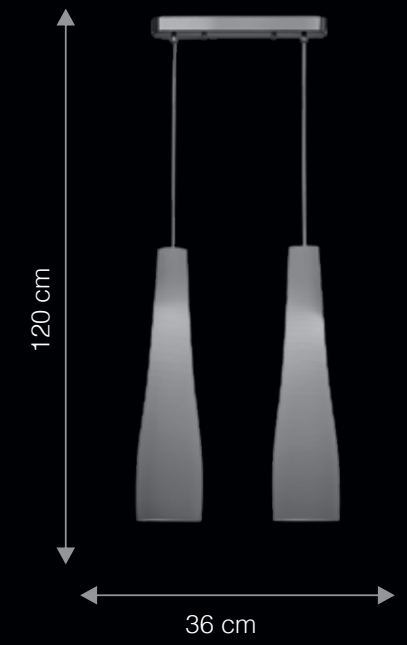

ALTALUCE

Altaluce is pronounced as al.tu.ce

Featuring a modern conical design almost like a champagne flute, the Altaluce pendant by TISVA is sophistication at its best. Even the technology behind it with diffused lighting and height adjustment ensures high functional comfort.

- Conical Diffuser | Height | Dimmable
- Glass | Adjustment | with GLS