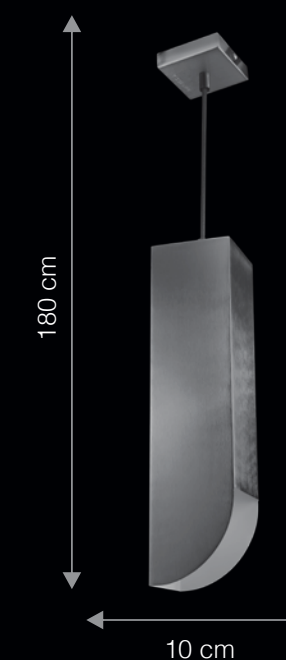

Dimmable | Ease of interchangeability | Focussed
Optional* | of lamps | Accentuation

ITEM CODE	TYPE OF LAMP	DIMENSIONS (in cms)	NO. OF LAMP	FITTING/CAP	RATED WATTAGE	TOTAL WATTAGE
SP14016	LED/GLS	W10 x H180	1N	E27	1 x 40W/ 9W	40W / 9W