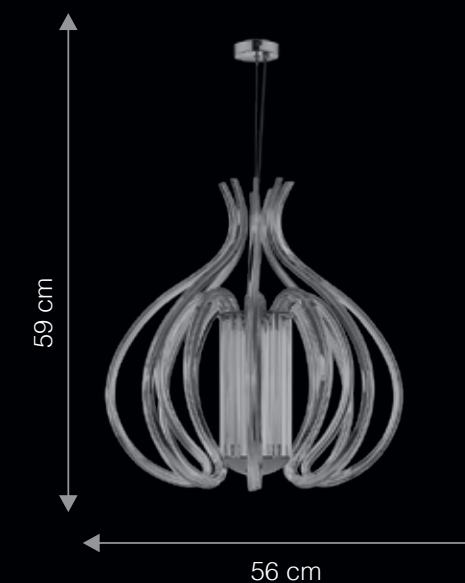

SG10153

FLORENCIA

Florencia is pronounced as flo-REHN-thya

The handcrafted Bohemia Glass Pendant is inspired by delicate flower buds on their way to blossom. The exquisite clear glass strands of the pendant evoke a charming natural elegance. The design also features a matching wall light for harmonized interiors.

Hand Crafted | Bohemia Glass | Clear Glass & Chrome Frame | Dimmable Optional*

ITEM CODE	TYPE OF LAMP	DIMENSIONS (in cms)	NO. OF LAMPS	FITTING/CAP	RATED WATTAGE	TOTAL WATTAGE
SG10153	18W LED	D56 x H59	1N	E27	1 x 18W	18W