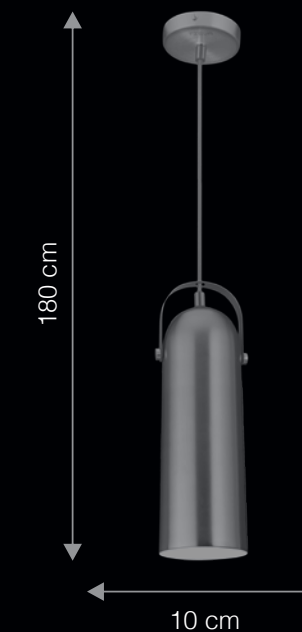

BALIZA

Baliza is pronounced as /ba'li:sa/

Inspired by the mighty lighthouses that guided ships on stormy nights and stood as beautiful monoliths by day, Baliza is designed to be such a presence in your home. Its focused light accentuates your ambience and lights up your space like a strong and elegant lighthouse. It can be dimmed to match your mood and supports both LED and Halogen lamp for superior illumination.

Dimmable
Optional* | Harmonized
Designs | Ease of interchangeability
of lamps | Focused
Accentuation