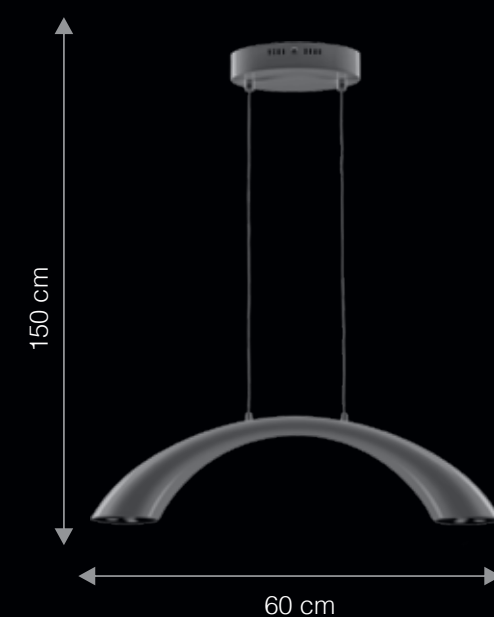

SL1004

ENCANTO

Encanto is pronounced as en.can.to

The Encanto pendant by TISVA is simply amazing, be it the warm yellow light you feel under it or guests gossiping about its one of a kind graceful and elegant swan neck design. It also comes with the option of dimming control. And best of all its built-in driver and high quality LEDs make for a maintenance free life.

Swan Neck Design | Height Adjustment | In-built LED