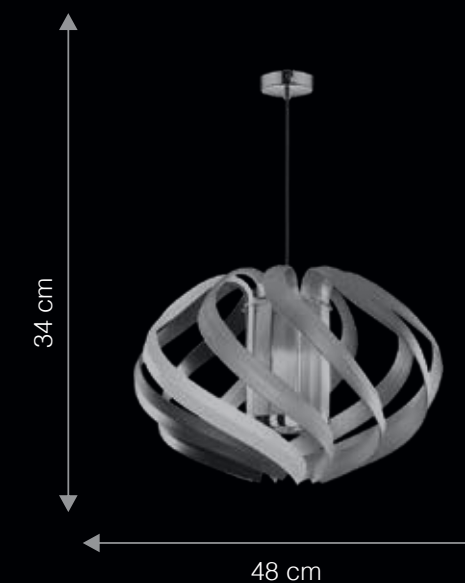

Hand Crafted | Bohemia Glass | Clear Glass & Chrome Frame | Dimmable Optional*

ITEM CODE	TYPE OF LAMP	DIMENSIONS (in cms)	NO. OF LAMPS	FITTING/CAP	RATED WATTAGE	TOTAL WATTAGE
SG10153	18W LED	D56 x H59	1N	E27	1 x 18W	18W

Hand Crafted | Bohemia Glass | Multicolored | Dimmable Optional*

FAMILY OF LIGHT TO MATCH

WG1066

ITEM CODE	TYPE OF LAMP	DIMENSIONS (in cms)	NO. OF LAMPS	FITTING/CAP	RATED WATTAGE	TOTAL WATTAGE
SG10151	18W LED	D48 x H34	1N	E27	1 x 18W	18W
WG1066	9W LED	W15 x H28	1N	E14	1 x 9W	9W