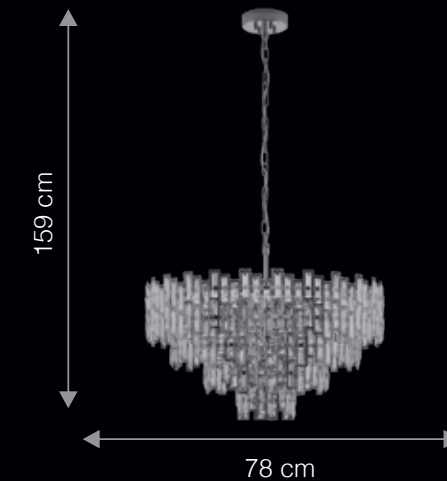

FLECHAZO

Pronounced as flec-ha-zo

This is a masterpiece crafted with such care and beauty that anyone who sees it is bound to fall in love with it. Its gorgeous design is paired with state-of-the-art LED technology that ensures long life. Bring harmony to your décor with its matching chandeliers, wall lights and pendant, and come experience love at first sight.

Dimmable
Optional*

Harmonized
Designs

Ease of interchangeability
of Bulbs

Unique pattern
on illumination