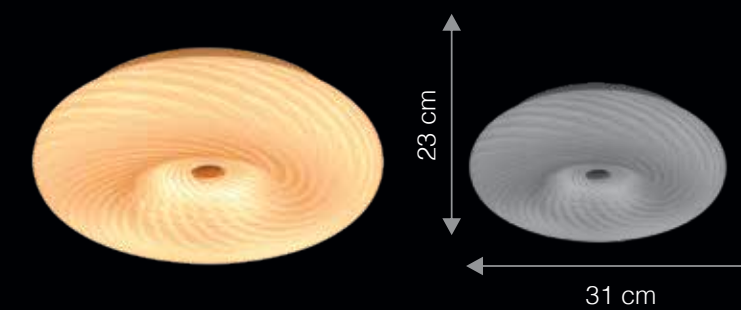

FAMILY OF LIGHT TO MATCH

ODHESA CP4002