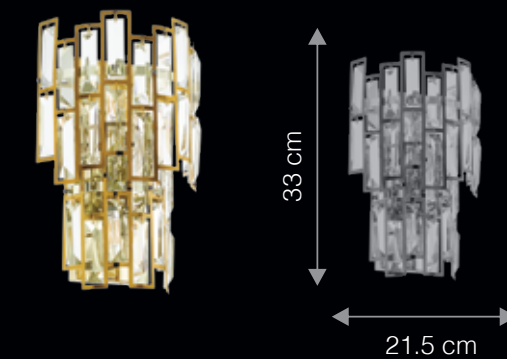

Dimmable
Optional*

Harmonized
Designs

Ease of interchangeability
of Bulbs

Unique pattern
on illumination

FAMILY OF LIGHT TO MATCH

WP32525E

CP10251E

ITEM CODE	TYPE OF LAMP	DIMENSIONS (in cms)	NO. OF LAMP	FITTING/CAP	RATED WATTAGE	TOTAL WATTAGE
SP10251E	GLS/LED	D78 x H159	10N	E14	10 x 25W / 10 x 5W	250W/50W
WP32525E	GLS/LED	W33 x L21.5	3N	E14	3 x 25W / 3 x 5W	75W / 15W
CP10251E	GLS/LED	D78 x H68	10N	E14	10 x 25W / 10 x 5W	250W/50W