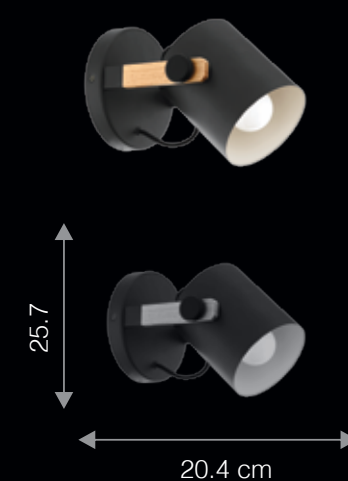

FAMILY OF LIGHT TO MATCH

WP16023E