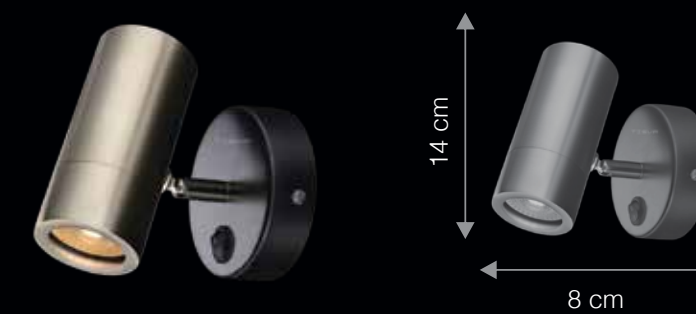

Dimmable
Optional*

Harmonized
Designs

Ease of interchangeability
of lamps

Focussed
Accentuation

FAMILY OF LIGHT TO MATCH

WP13509

ITEM CODE	TYPE OF LAMP	DIMENSIONS (in cms)	NO. OF LAMP	FITTING/CAP	RATED WATTAGE	TOTAL WATTAGE
SP53509	35W GLS / 5W LED	W24 x H170	5N	GU10	5 x 35W / 5W	175W / 25W
WP13509	35W GLS / 5W LED	W8 x H14	1N	GU10	1 x 35 W / 5W	35W / 5W