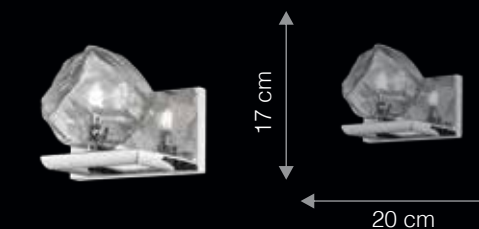

FAMILY OF LIGHT TO MATCH

SP13321

WL13322 - Smoky
WL13323 - Clear

ITEM CODE	TYPE OF LAMP	DIMENSIONS (in cms)	NO. OF LAMPS	FITTING/CAP	RATED WATTAGE	TOTAL WATTAGE
CG5332	LED / 33 W Halogen	D55 x H45	5N	G9	5 x 33W	165 W
SP13321	LED / 33 W Halogen	L17 x W14 x H143	1N	G9	1 x 33W	33 W
WL13323 / WL13322	LED / 33 W Halogen	D19 x W20 x H17	1N	G9	1 x 33W	33 W

Lamps not included | *An optional feature when used with dimmable LED G9 bulb and trailing edge dimmers

DIMENSIONS: D - DIAMETER/ DEPTH | W - WIDTH | H - HEIGHT