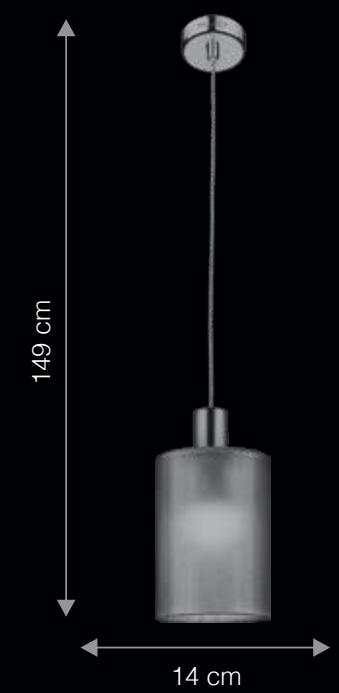

ALLUMER

Allumer is pronounced as a.ly.me

Inspired by the classical elements the Allumer pendant brings together seamlessly the energy of fire in form of the light source and the calmness of water through its intricate design. It features a drizzle raindrop effect that meticulously plays with the light to create a charming ambience. A fusion of Yin (water) and Yang (light) these pendants are modern in design and technology, yet inspired with classical philosophy.

- Rain Pattern Frosted Glass
- Chrome Finish
- Dimmable Optional*