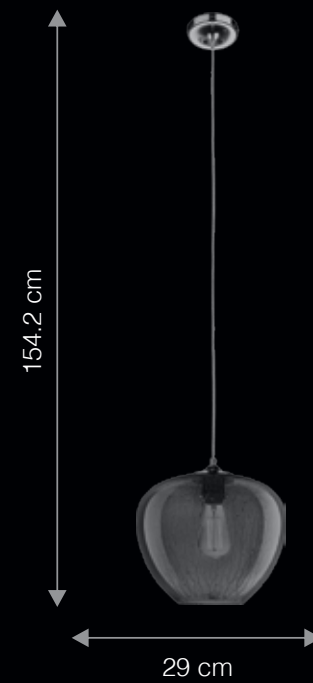

EILLOWY

Eillowy is pronounced as ei.low

Inspired by the classical elements the Eillowy pendant brings together seamlessly the energy of fire in form of the light source and the calmness of water through its intricate design. It features raindrop copper blown glass that meticulously plays with the light to create a charming ambiance. A fusion of Yin (water) and Yang (light) these pendants are modern in design and technology, yet inspired with classical philosophy.

Rain Patterned Glass | Height Adjustment | Dimmable Optional*