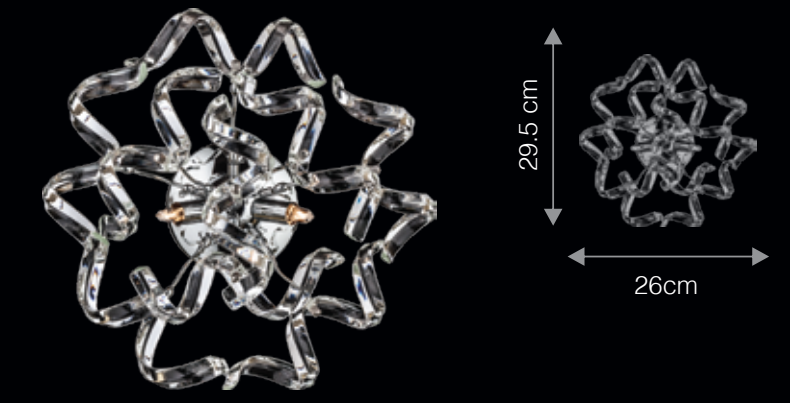

SG6001

SVATIKA

Svatika is pronounced as swaa. tuh. kuh

Svatika or 'Shining Crystals', as its meaning in Sanskrit, this modern piece of lighting is draped with ornamental glass loops. Its many crisscrossing arms featuring alluring borosilicate lamps is simply mesmerizing!

- Hand crafted
- Borosilicate Glass
- Ornamental Design
- Dimmable*

WG2002

ITEM CODE	TYPE OF LAMP	DIMENSIONS (in cms)	NO. OF LAMPS	FITTING/CAP	RATED WATTAGE	TOTAL WATTAGE
SG6001	40W Halogen / 2W LED	D48 x H140	6N	G9	6 x 40W / 2W	240W / 12W
WG2002	40W Halogen / 2W LED	W26 x H29.5	2N	G9	2 x 40W / 2W	80W / 4W

*40W Dimmable G9 Halogen lamps included, Dimmable when used with rotary lighting dimmers

DIMENSIONS: D - DIAMETER/ DEPTH | W - WIDTH | H - HEIGHT